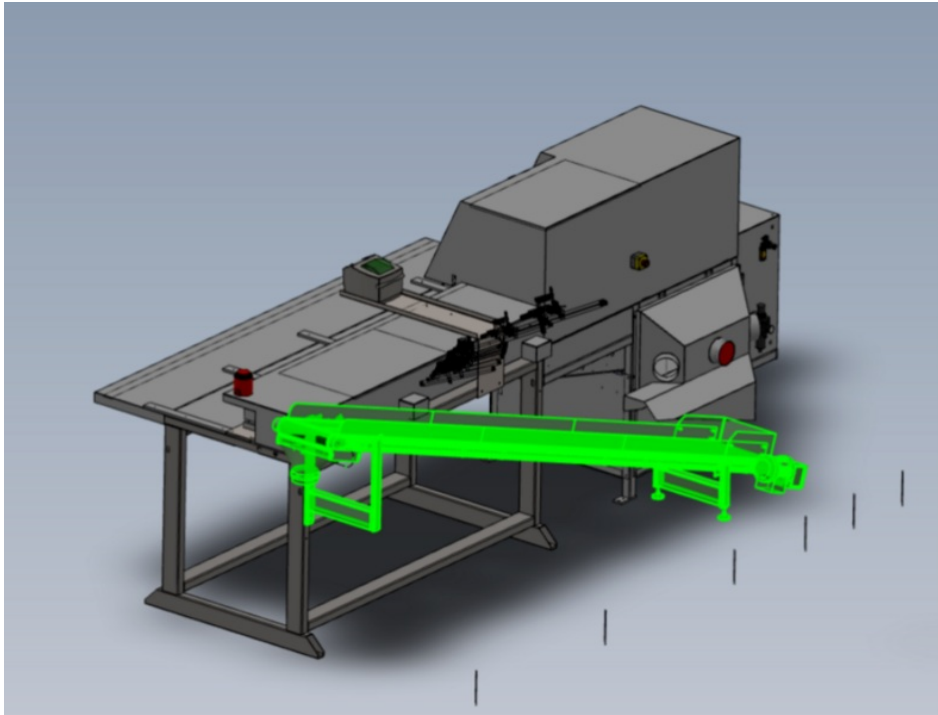

Fichier:ZX5 Production R0000548E Module G to R0015040 Module F alignment Screenshot 2023-12-21 075455.png



ZX5_Production_R0000548E_Module_G_to_R0015040_Module_F_alignment_Screenshot_2023-12-21_075455

File history

Click on a date/time to view the file as it appeared at that time.

	Date/Time	Thumbnail	Dimensions	User	Comment
current	08:55, 21 December 2023		896 × 679 (255 KB)	Gareth Green (talk contribs)	ZX5_Production_R0000548E_Module_G_to_R0015040_Module_F_alignment_Screenshot_2023-12-21_075455

Horizontal resolution	37.79 dpc
Vertical resolution	37.79 dpc