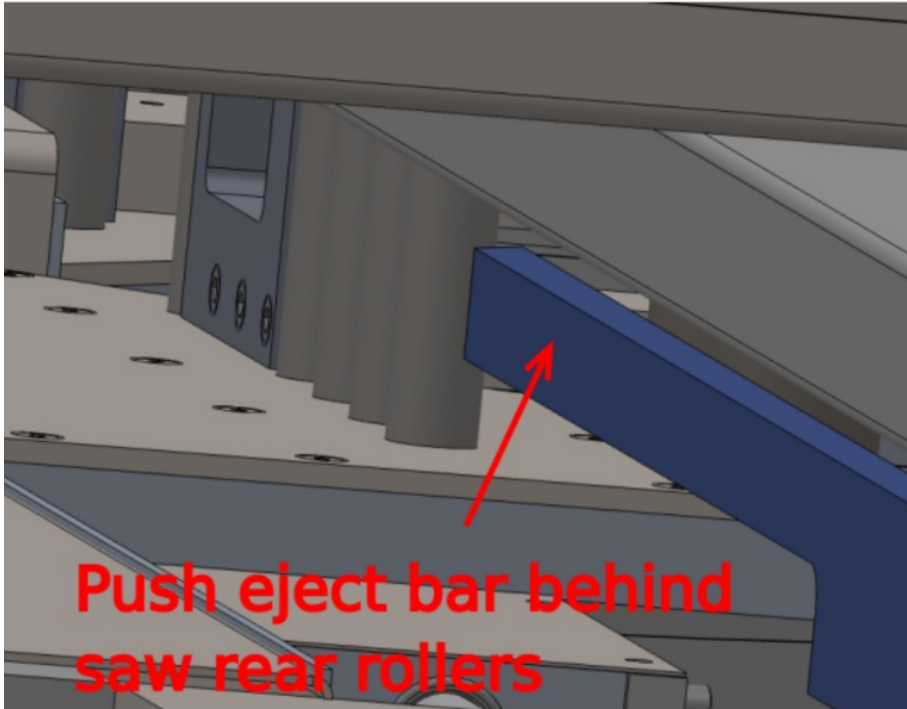

Fichier:ZX5 Production R0000548E Module G to R0015040 Module F alignment Screenshot 2023-12-21 074836.png

