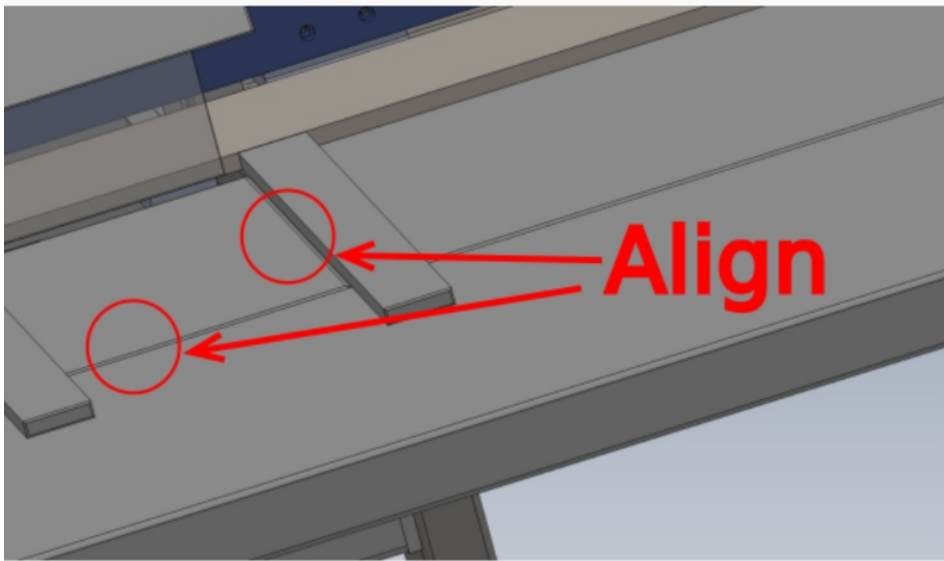

Fichier:ZX5 Production R0000548E Module G to R0015040 Module F alignment Screenshot 2023-12-21 074831.png

