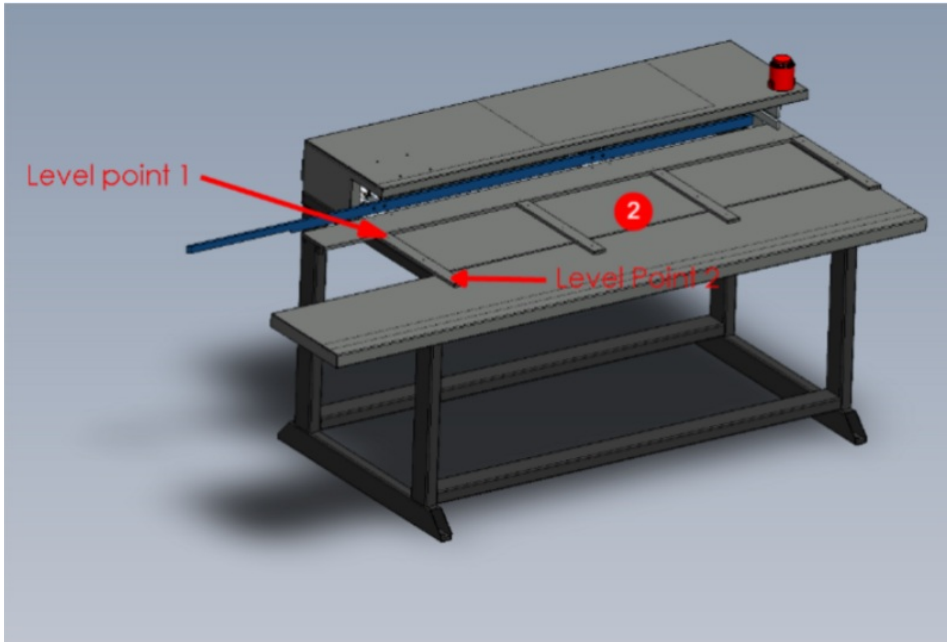

Fichier:ZX5 Production R0000548E Module G to R0015040 Module F alignment Screenshot 2023-12-21 074647.png



ZX5_Production_R0000548E_Module_G_to_R0015040_Module_F_alignment_Screenshot_2023-12-21_074647

File history

Click on a date/time to view the file as it appeared at that time.

	Date/Time	Thumbnail	Dimensions	User	Comment
current	08:46, 21 December 2023		827 × 557 (185 KB)	Gareth Green (talk contribs)	ZX5_Production_R0000548E_Module_G_to_R0015040_Module_F_alignment_Screenshot_2023-12-21_074647

Horizontal resolution	37.79 dpc
Vertical resolution	37.79 dpc