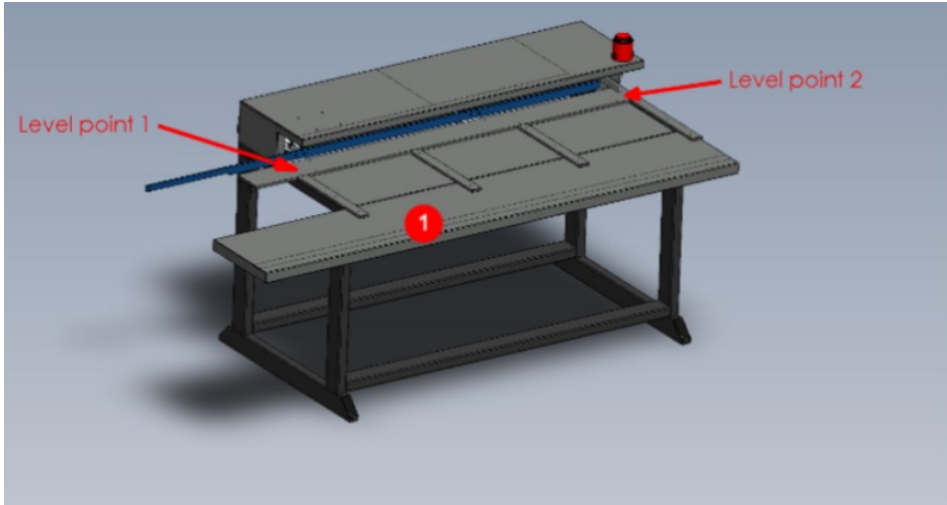

# Fichier:ZX5 Production R0000548E Module G to R0015040 Module F alignment Screenshot 2023-12-21 074641.png

