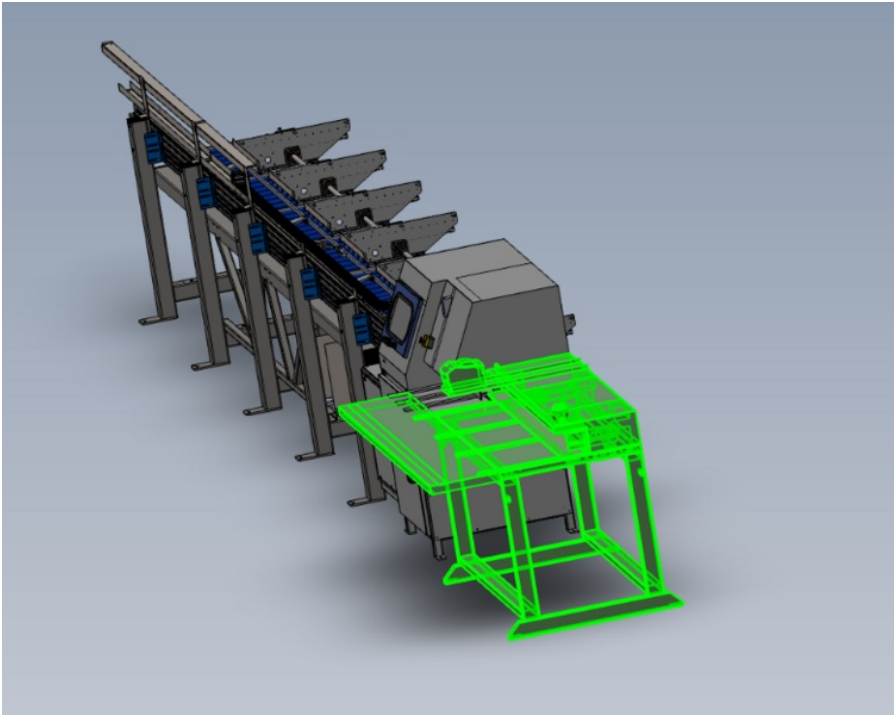

# Fichier:ZX5 Production R0000548E Module G to R0015040 Module F alignment Screenshot 2023-12-21 074501.png



## File history

Click on a date/time to view the file as it appeared at that time.

	Date/Time	Thumbnail	Dimensions	User	Comment
current	08:45, 21 December 2023		790 × 623 (239 KB)	Gareth Green (talk   contribs)	ZX5_Production_R0000548E_Module_G_to_R0015040_Module_F_alignment_Screenshot_2023-12-21_074501

Horizontal resolution	37.79 dpc
Vertical resolution	37.79 dpc