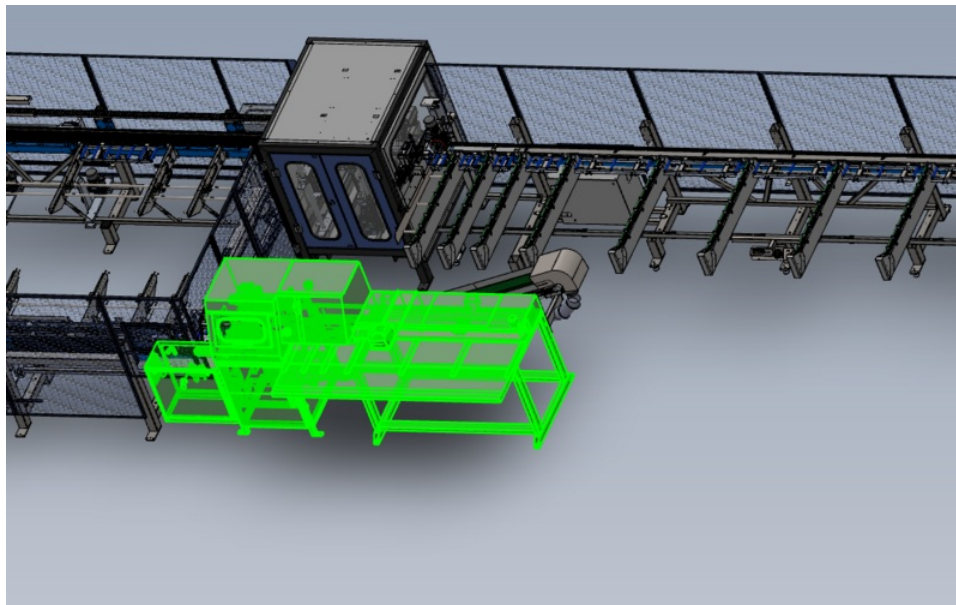

# Fichier:ZX5 Production R0000548E Module G to R0015040 Module F alignment Screenshot 2023-12-08 140206.png



## File history

Click on a date/time to view the file as it appeared at that time.

	Date/Time	Thumbnail	Dimensions	User	Comment
current	<a href="#">16:02, 8 December 2023</a>		996 × 628 (363 KB)	Gareth Green (talk   contribs)	ZX5_Production_R0000548E_Module_G_to_R0015040_Module_F_alignment_Screenshot_2023-12-08_140206