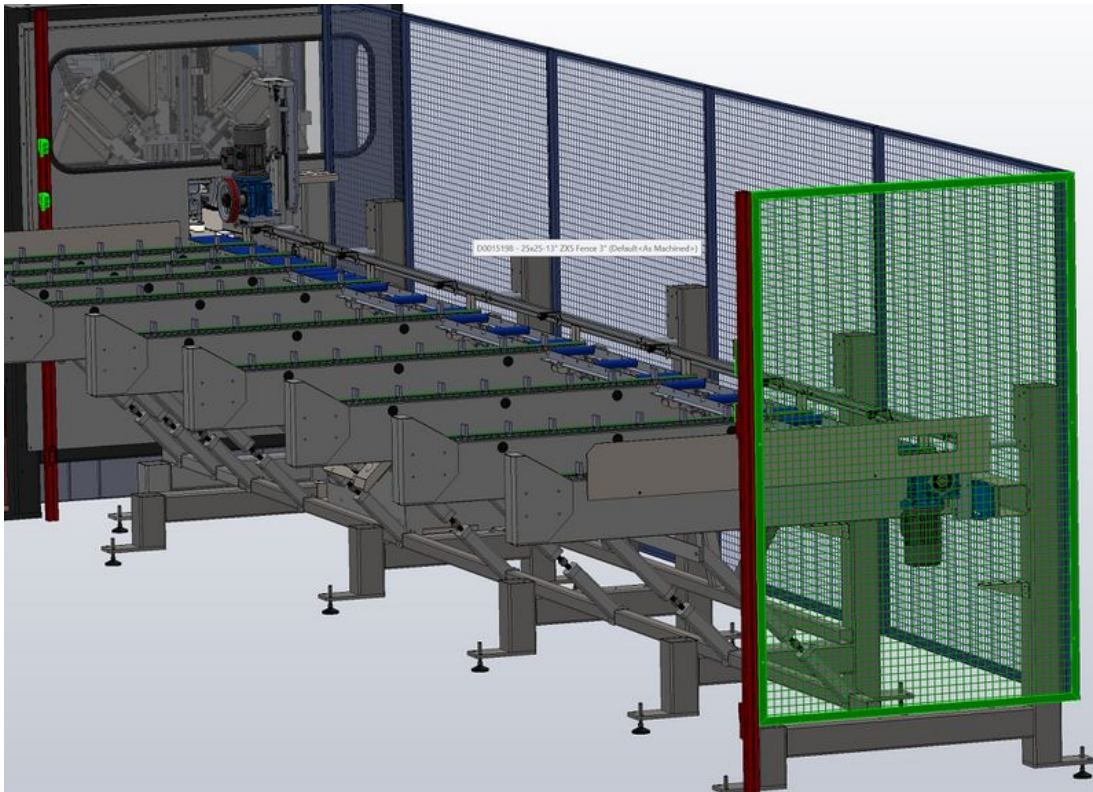

Fichier:ZX5 Infeed Safety Additions 2021 ZX5 Infeed Light beam and fence.jpg



ZX5_Infeed_Safety_Additions_2021_ZX5_Infeed_Light_beam_and_fence

File history

Click on a date/time to view the file as it appeared at that time.

	Date/Time	Thumbnail	Dimensions	User	Comment
current	12:16, 17 December 2021		2,428 × 1,741 (1.2 MB)	Gareth Green (talk contribs)	ZX5_Infeed_Safety_Additions_2021_ZX5_Infeed_Light_beam_and_fence