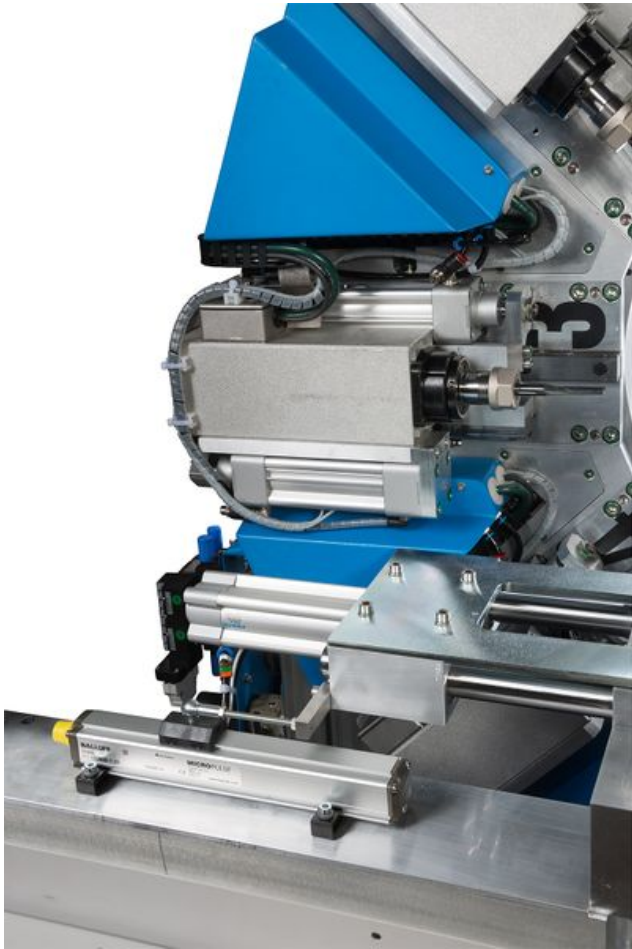

Fichier:ZX5 Improvements and Upgrades 24872-web-115.jpg



File history

Click on a date/time to view the file as it appeared at that time.

Camera manufacturer	NIKON CORPORATION
---------------------	-------------------

Camera model	NIKON D800
Exposure time	1/100 sec (0.01)
F Number	f/16
ISO speed rating	100
Date and time of data generation	16:07, 13 September 2017
Lens focal length	32 mm
Width	3,200 px
Height	4,800 px
Bits per component	16 16 16
Compression scheme	Uncompressed
Pixel composition	RGB
Orientation	Normal
Number of components	3
Horizontal resolution	300 dpi
Vertical resolution	300 dpi
Data arrangement	chunky format
Software used	Adobe Photoshop CS6 (Macintosh)
File change date and time	07:19, 29 September 2017
Exposure Program	Manual
Exif version	2.3
Date and time of digitizing	16:07, 13 September 2017
APEX shutter speed	6.643856
APEX aperture	8
APEX exposure bias	0
Maximum land aperture	4 APEX (f/4)
Metering mode	Pattern
Light source	Unknown
Flash	Flash did not fire, compulsory flash suppression
DateTimeOriginal subseconds	80
DateTimeDigitized subseconds	80
Color space	sRGB
Focal plane X resolution	204.84020996094
Focal plane Y resolution	204.84020996094
Focal plane resolution unit	4
Sensing method	One-chip color area sensor
File source	Digital still camera
Scene type	A directly photographed image
Custom image processing	Normal process
Exposure mode	Manual exposure
White balance	Auto white balance
Digital zoom ratio	1.53
Focal length in 35 mm film	48 mm
Scene capture type	Standard
Scene control	None
Contrast	Normal
Saturation	Normal
Sharpness	Normal
Subject distance range	Unknown
Serial number of camera	6147094
Lens used	18.0-200.0 mm f/3.5-5.6
Date metadata was last modified	08:19, 29 September 2017
Unique ID of original document	EAD18E68322574FEE0894343C8782C91
Copyright status	Copyright status not set
IIM version	4