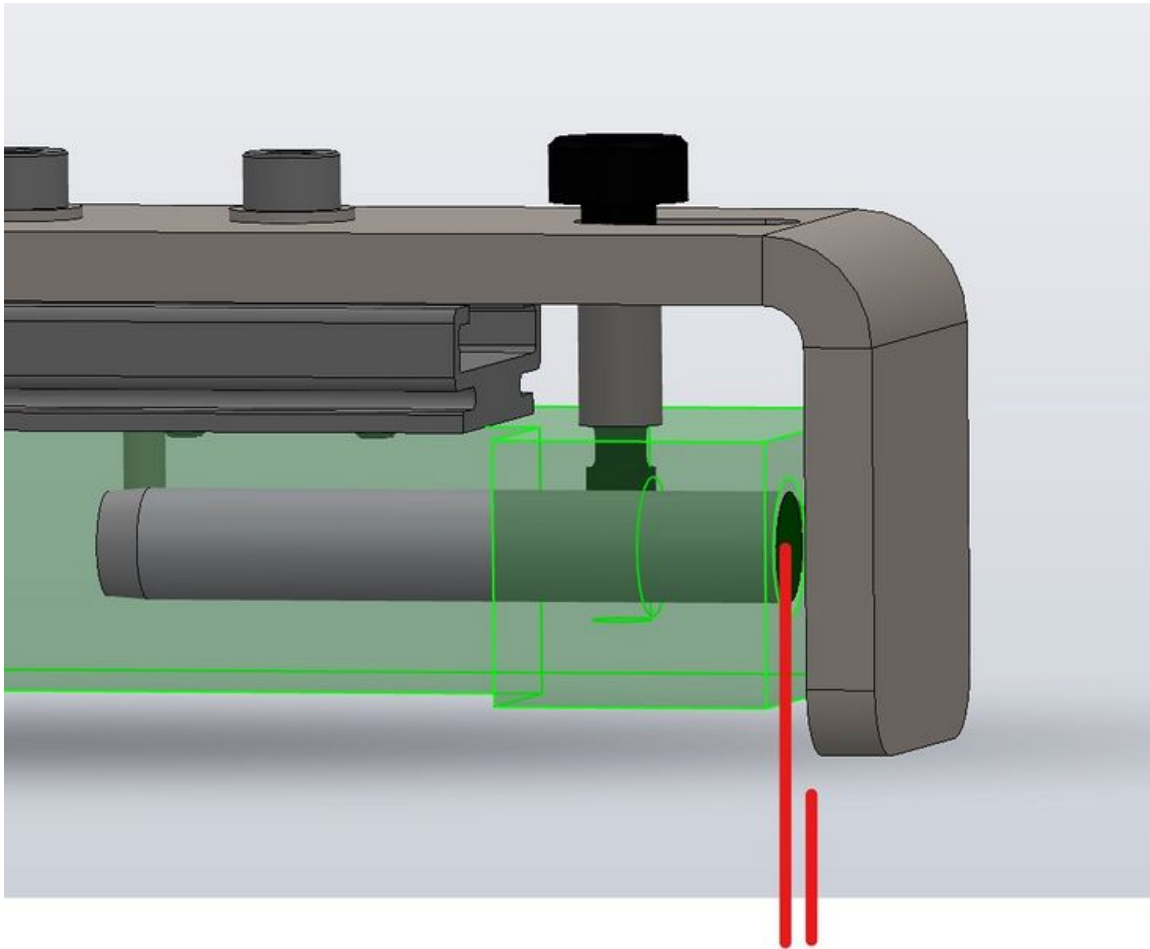

Fichier:ZX5 Datum and Grip Pin Setup Screenshot 2022-08-01 120348.jpg



ZX5_Datum_and_Grip_Pin_Setup_Screenshot_2022-08-01_120348

File history

Click on a date/time to view the file as it appeared at that time.

	Date/Time	Thumbnail	Dimensions	User	Comment
current	13:04, 1 August 2022		1,018 × 834 (66 KB)	Gareth Green (talk contribs)	ZX5_Datum_and_Grip_Pin_Setup_Screenshot_2022-08-01_120348

You cannot overwrite this file.

File usage

The following page links to this file:

ZX5 Datum and Grip Pin Setup