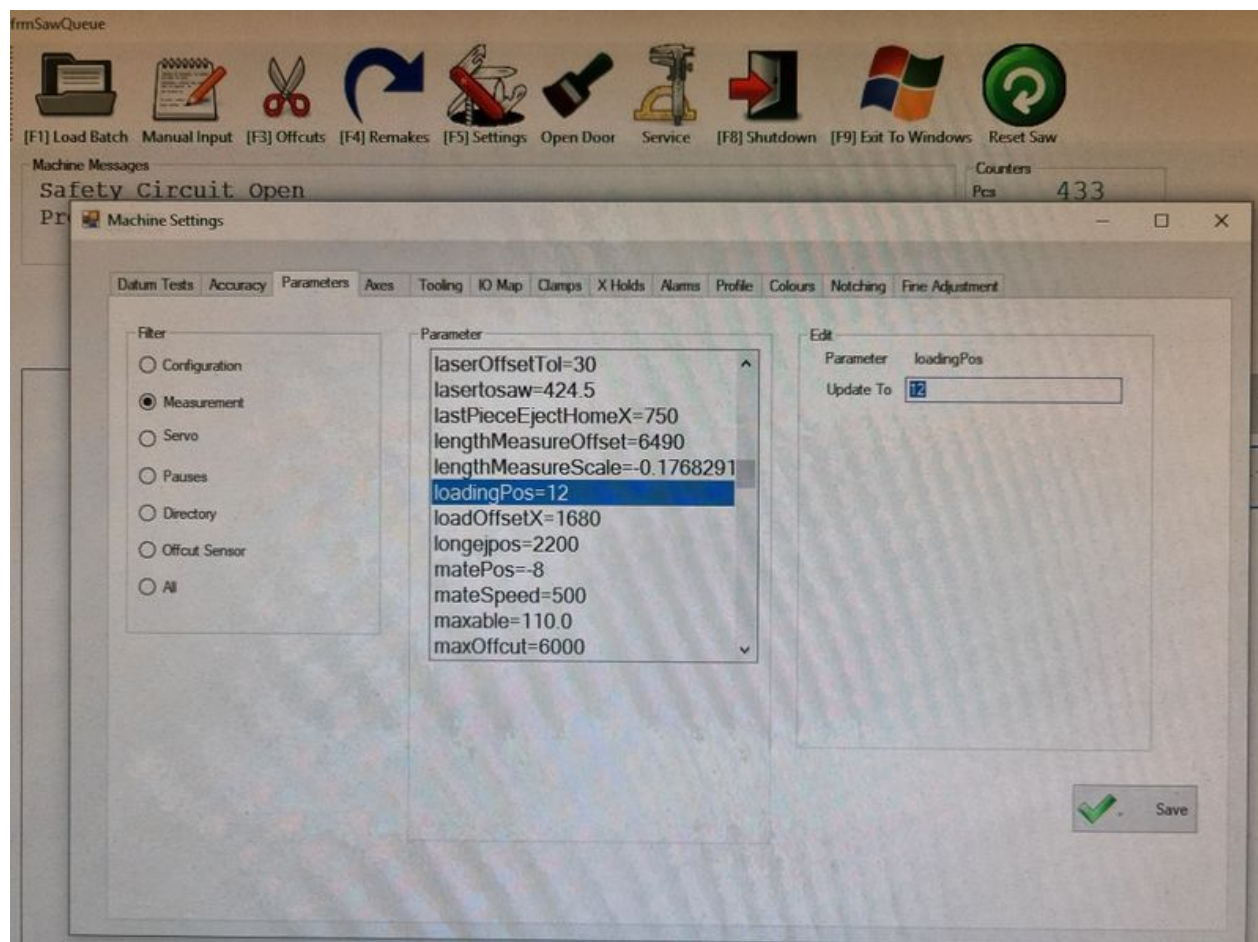

# Fichier:ZX5 Datum and Grip Pin Setup LoadingPos.jpg



ZX5\_Datum\_and\_Grip\_Pin\_Setup>LoadingPos

## File history

Click on a date/time to view the file as it appeared at that time.

	Date/Time	Thumbnail	Dimensions	User	Comment
current	14:21, 26 February 2022		3,995 × 2,972 (5.42 MB)	Gareth Green (talk   contribs)	ZX5_Datum_and_Grip_Pin_Setup>LoadingPos