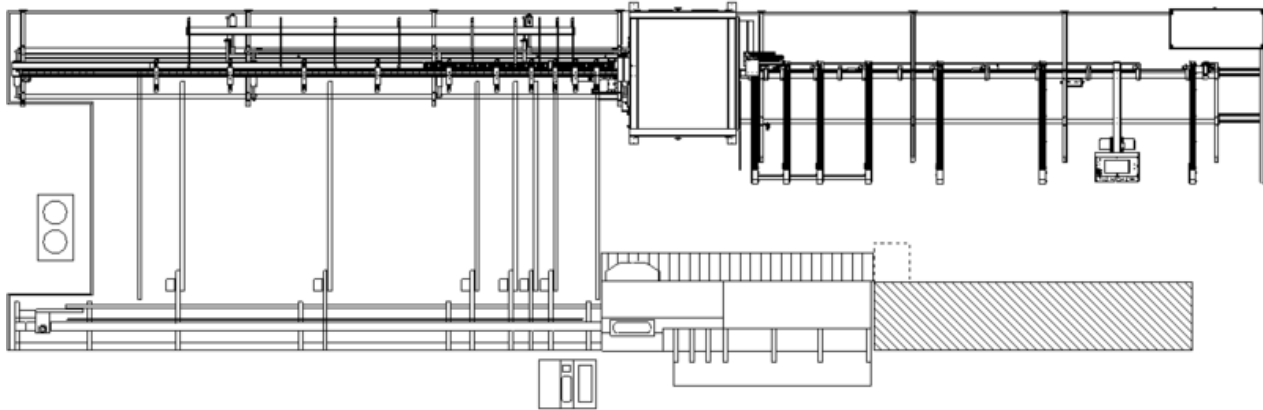

# Fichier:ZX4 Transfer Table image25.png



ZX4\_Transfer\_Table\_image25