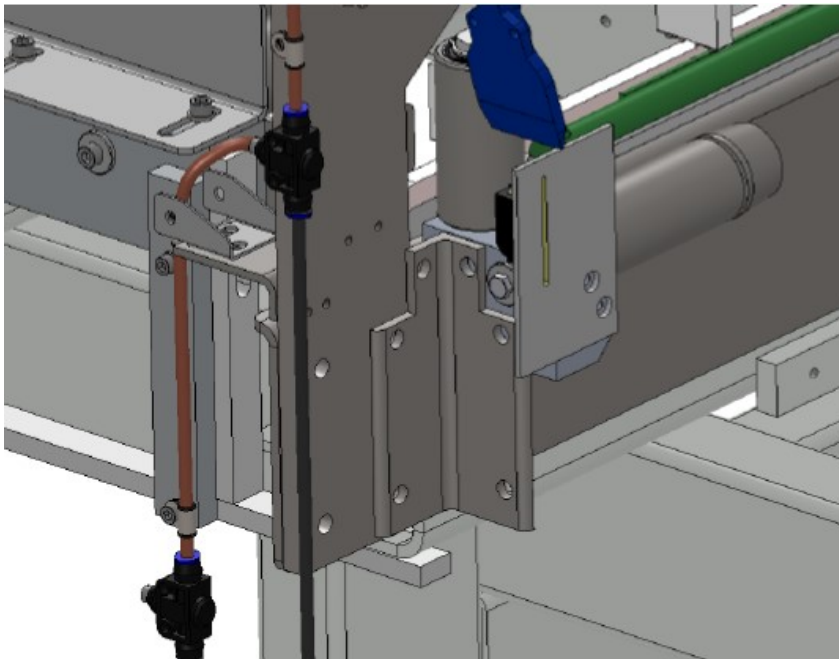

Fichier:ZX4 Infeed Roller Reinforcement Annotation 2020-03-31 142909.jpg

No higher resolution available.


ZX4_Infeed_Roller_Reinforcement_Annotation_2020-03-31_142909

File history

Click on a date/time to view the file as it appeared at that time.

	Date/Time	Thumbnail	Dimensions	User	Comment
current	15:29, 31 March 2020		534 × 417 (43 KB)	Gareth Green (talk contribs)	ZX4_Infeed_Roller_Reinforcement_Annotation_2020-03-31_142909