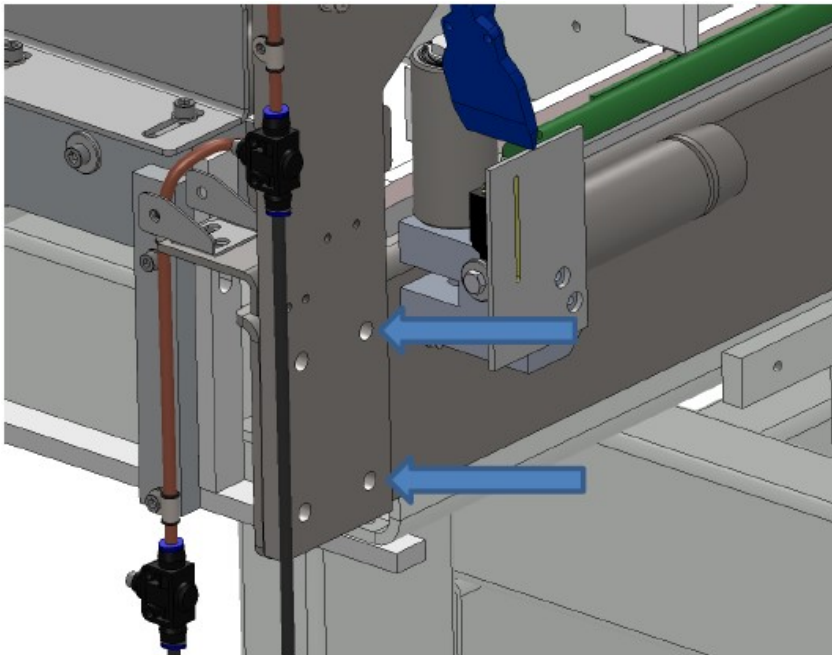

# Fichier:ZX4 Infeed Roller Reinforcement Annotation 2020-03-31 142855.jpg

No higher resolution available.
