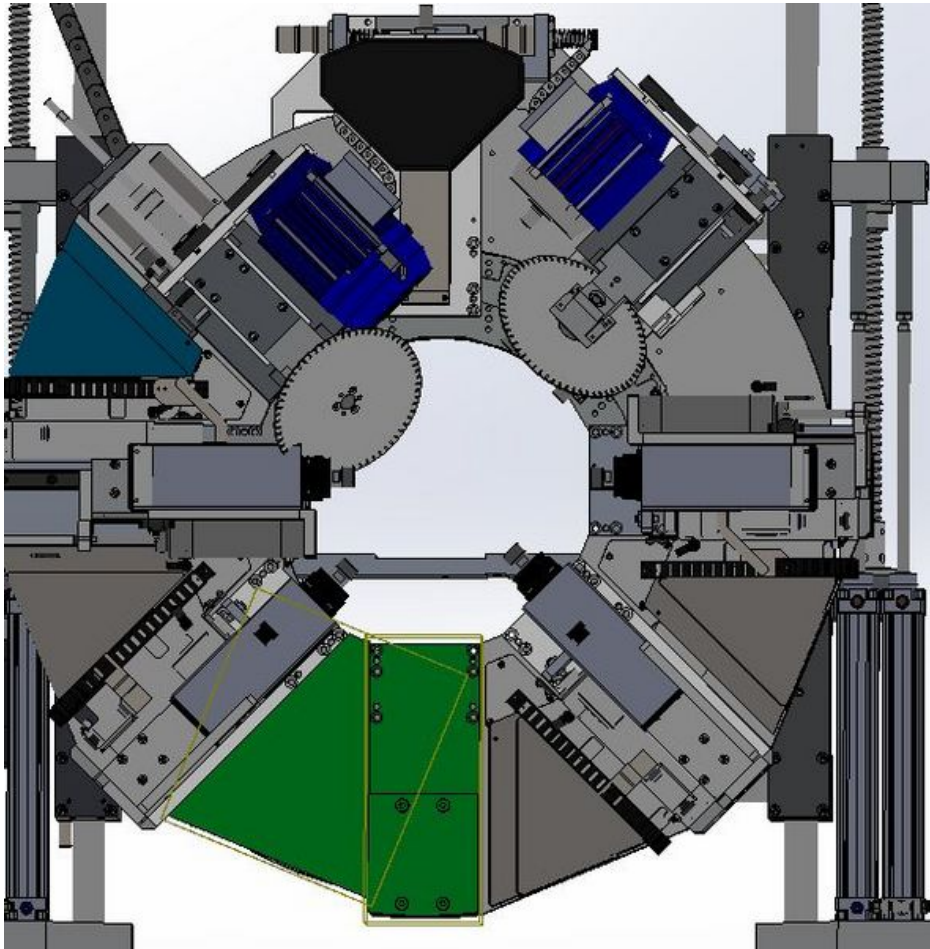

Fichier:ZX3 Counterweight Installation counterweight.JPG



ZX3_Counterweight_Installation_counterweight

File history

Click on a date/time to view the file as it appeared at that time.

	Date/Time	Thumbnail	Dimensions	User	Comment
current	14:57, 27 October 2021		611 × 619 (95 KB)	Gareth Green (talk contribs)	ZX3_Counterweight_Installation_counterweight