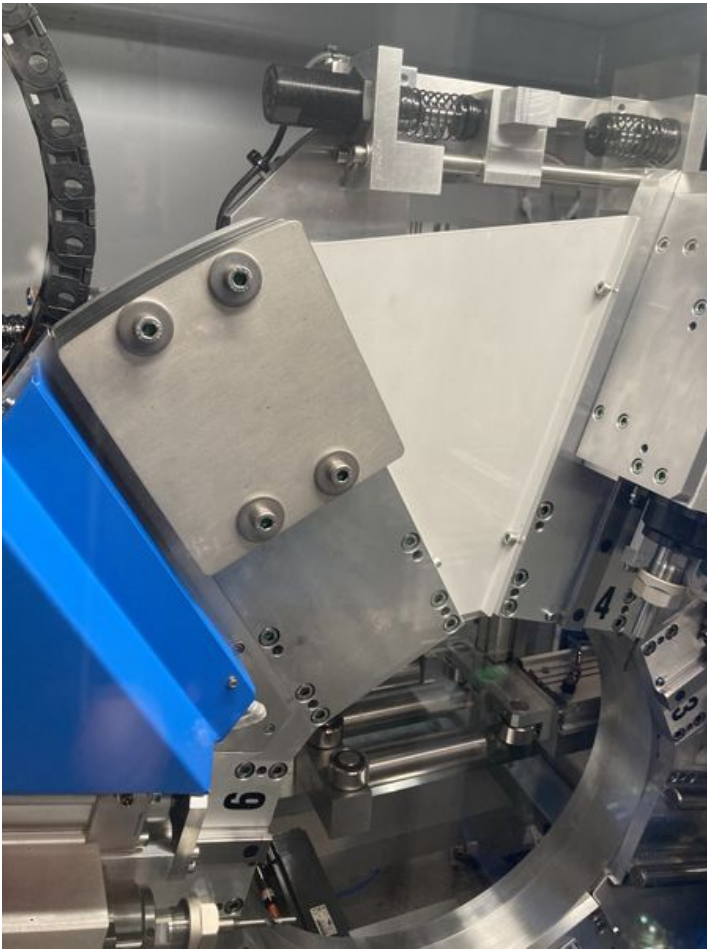

Fichier:ZX3 Counterweight Installation Media 1-20CD592D-BA19-4671-B8DD-173F9A9FC9A0.jpg



ZX3_Counterweight_Installation_Media_1-20CD592D-BA19-4671-B8DD-173F9A9FC9A0

File history

Click on a date/time to view the file as it appeared at that time.

	Date/Time	Thumbnail	Dimensions	User	Comment
current	11:17, 25 February 2022		3,024 × 4,032 (2.32 MB)	Gareth Green (talk contribs)	ZX3_Counterweight_Installation_Media_1-20CD592D-BA19-4671-B8DD-173F9A9FC9A0