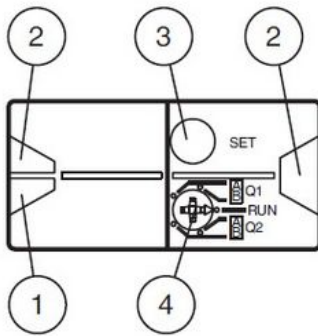

Fichier:X252 Forward Clamp Out Sensor Setup Stuertz Infeed Sensor Diagram.jpg

1	Operating display	green
2	Signal display	yellow
3	TEACH-IN button	
4	Mode rotary switch	
5	Laser output	



X252_Forward_Clamp_Out_Sensor_Setup_Stuertz_Infeed_Sensor_Diagram

File history

Click on a date/time to view the file as it appeared at that time.

	Date/Time	Thumbnail	Dimensions	User	Comment
current	12:43, 26 January 2023		846 × 292 (43 KB)	Gareth Green (talk contribs)	X252_Forward_Clamp_Out_Sensor_Setup_Stuertz_Infeed_Sensor_Diagram

You cannot overwrite this file.