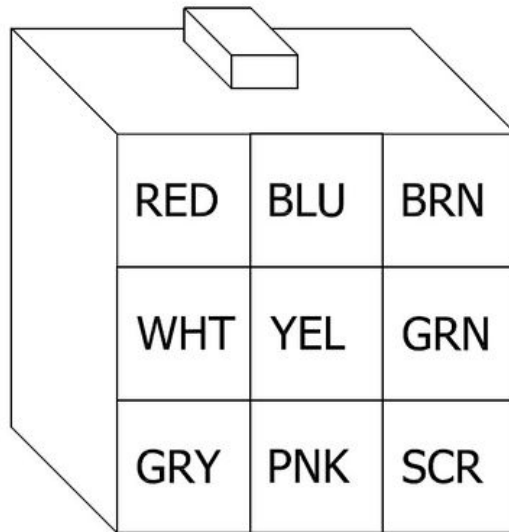

Fichier:Wiring Diagram for Samsung Motor Plugs Annotation 2019-09-18 175922.jpg

Resolver

Viewed From Behind

(E261 9 WAY SOCKET
E262 SOCKETS)



Wiring_Diagram_for_Samsung_Motor_Plugs_Annotation_2019-09-18_175922

File history

Click on a date/time to view the file as it appeared at that time.

	Date/Time	Thumbnail	Dimensions	User	Comment
current	18:59, 18 September 2019		1,224 × 608 (63 KB)	Gareth Green (talk contribs)	Wiring_Diagram_for_Samsung_Motor_Plugs_Annotation_2019-09-18_175922