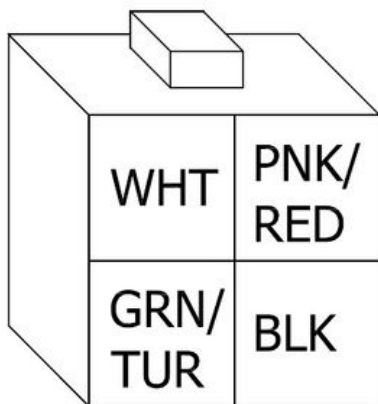

Fichier:Wiring Diagram for Samsung Motor Plugs Annotation 2019-09-18 175812.jpg

Power

(E288 4 WAY PLUG
E284 PINS)

Viewed From
Behind



Wiring_Diagram_for_Samsung_Motor_Plugs_Annotation_2019-09-18_175812

File history

Click on a date/time to view the file as it appeared at that time.

	Date/Time	Thumbnail	Dimensions	User	Comment
current	18:59, 18 September 2019		1,120 × 537 (48 KB)	Gareth Green (talk contribs)	Wiring_Diagram_for_Samsung_Motor_Plugs_Annotation_2019-09-18_175812