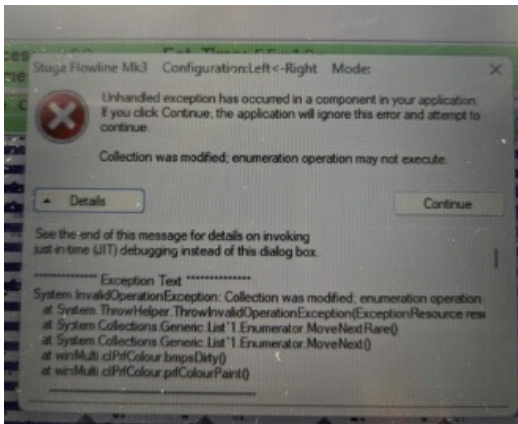

Fichier:Windows Exception Messages Collection was Modified.png

No higher resolution available.


You cannot overwrite this file.

File usage

The following page links to this file:

Windows Exception Messages

Metadata

This file contains additional information, probably added from the digital camera or scanner used to create or digitize it. If the file has been modified from its original state, some details may not fully reflect the modified file.