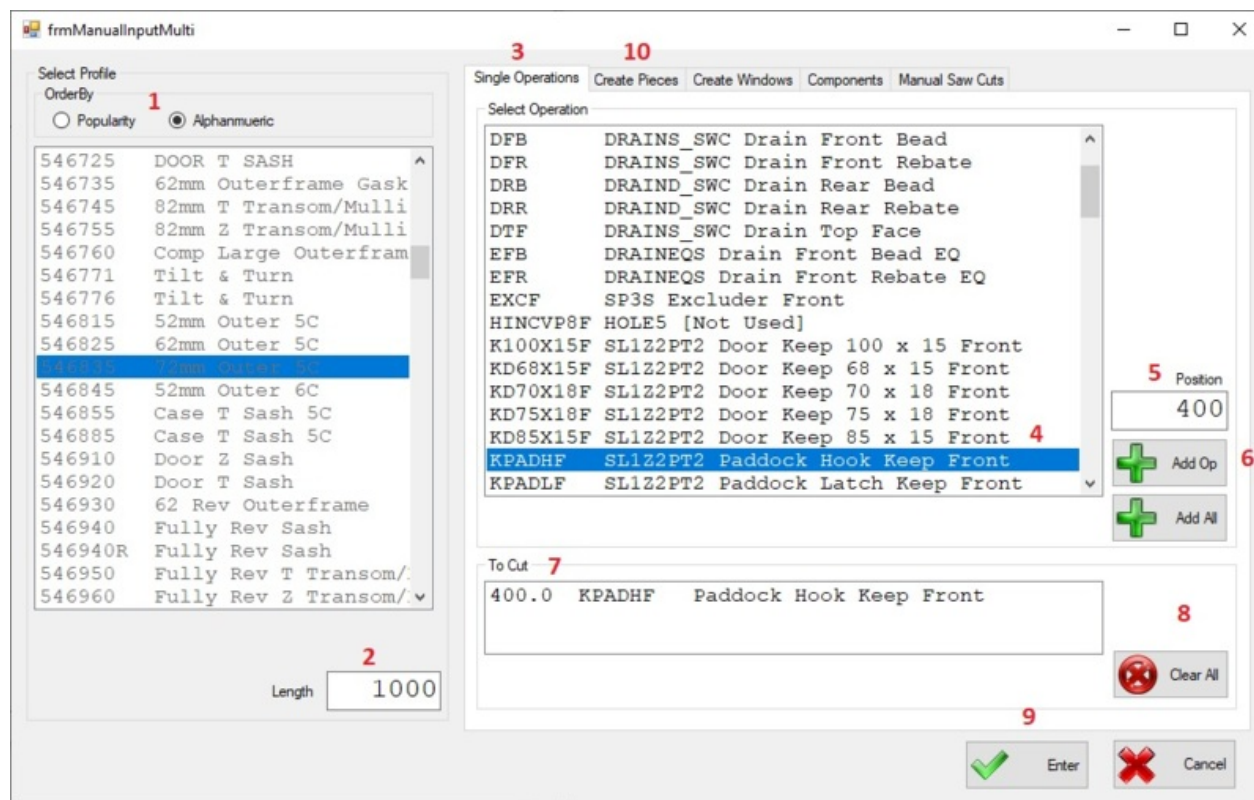

Fichier:WinMulti - Preforming a Manual Input image.png



WinMulti_-_Preforming_a_Manual_Input_image

File history

Click on a date/time to view the file as it appeared at that time.

	Date/Time	Thumbnail	Dimensions	User	Comment
current	11:24, 27 March 2020		991 × 624 (549 KB)	Stuga Engineer (talk contribs)	WinMulti_-_Preforming_a_Manual_Input_image

You cannot overwrite this file.

File usage

There are no pages that link to this file.

Metadata

This file contains additional information, probably added from the digital camera or scanner used to create or digitize it. If the file has been modified from its original state, some details may not fully reflect the modified file.

Horizontal resolution	37.79 dpc
Vertical resolution	37.79 dpc