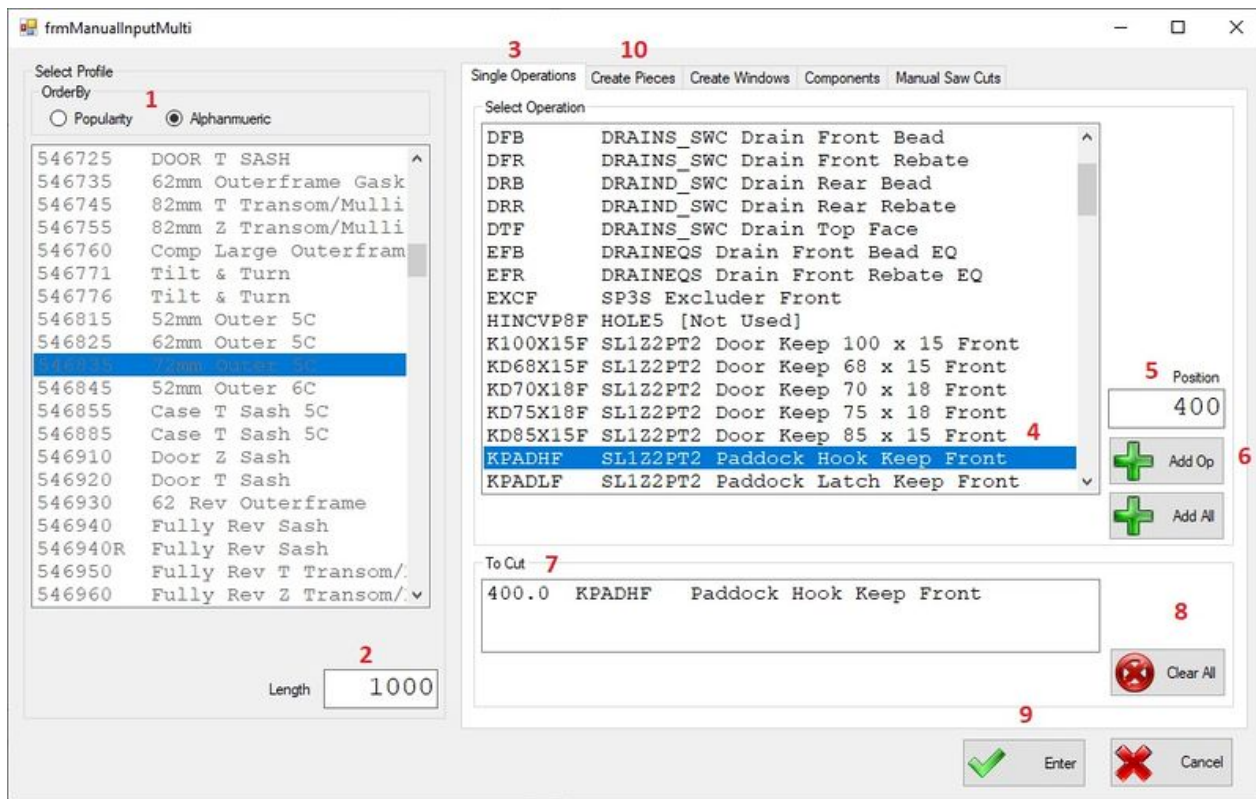

Fichier:WinMulti - Performing a Manual Input MI-SingleOperation.jpg



WinMulti_-_Performing_a_Manual_Input_MI-SingleOperation

File history

Click on a date/time to view the file as it appeared at that time.

	Date/Time	Thumbnail	Dimensions	User	Comment
current	11:24, 27 March 2020		991 × 624 (212 KB)	Stuga Engineer (talk contribs)	WinMulti_-_Performing_a_Manual_Input_MI-SingleOperation