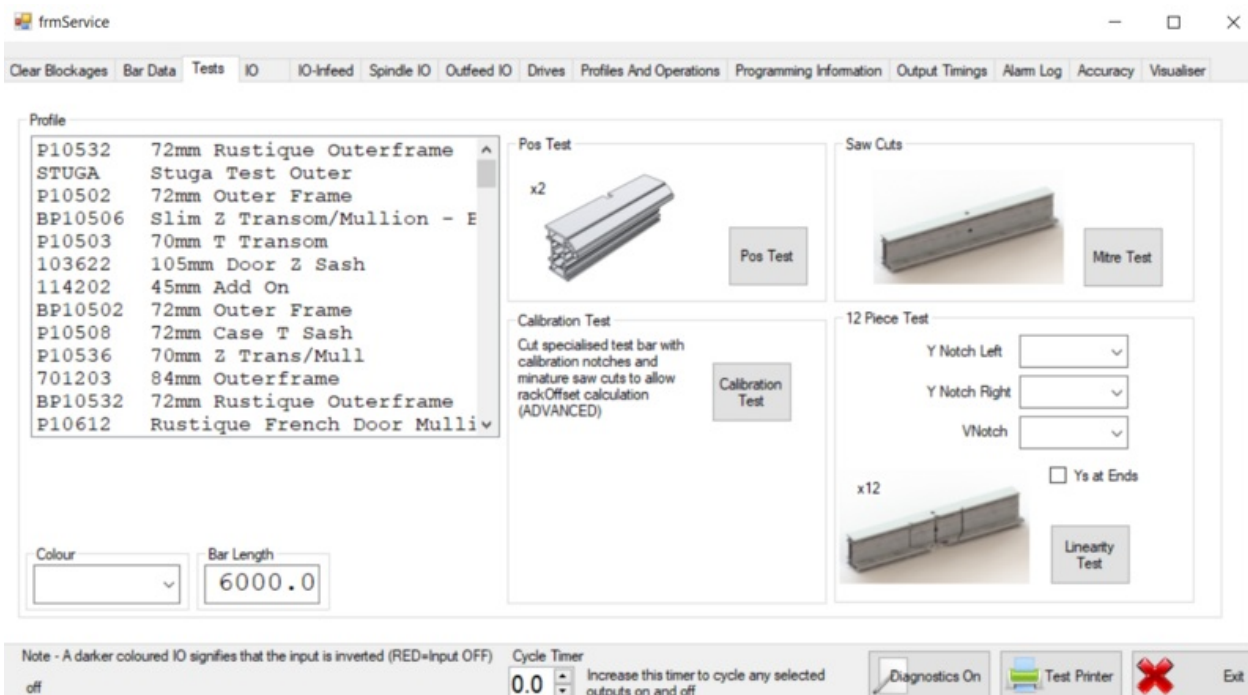

# Fichier:WinMulti - Postest Notch.png

