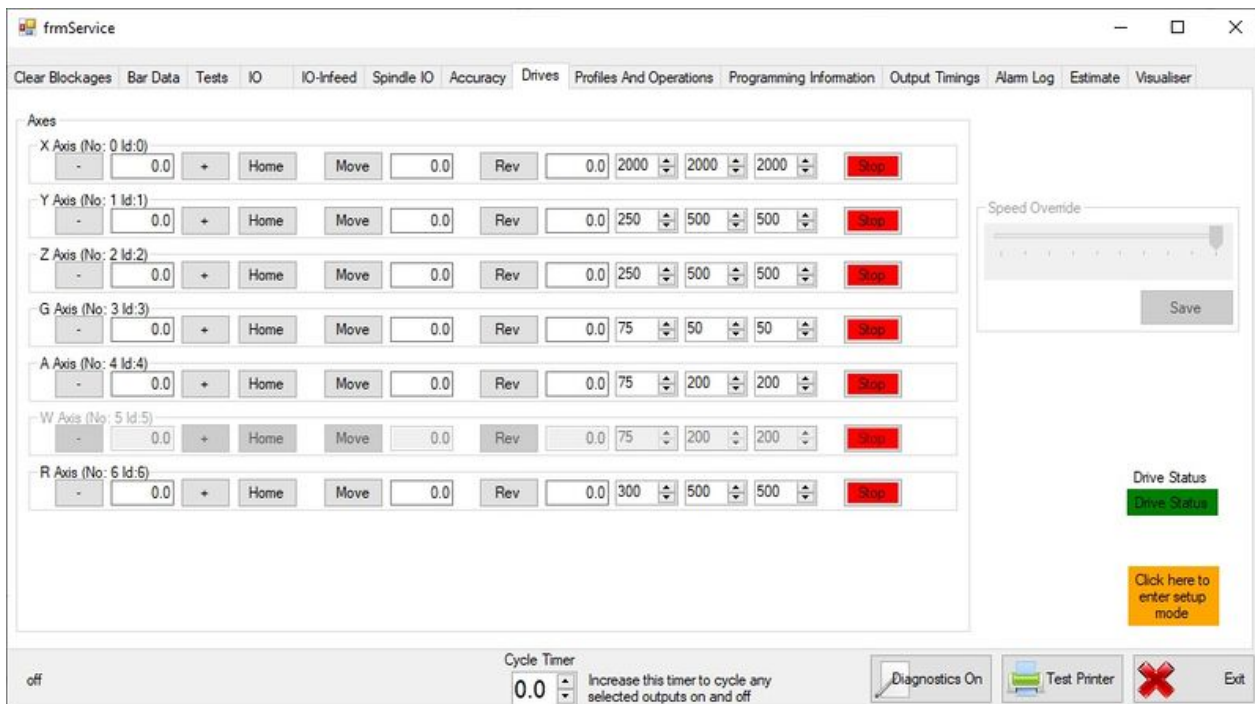

# Fichier:WinMulti - Drives DrivesMicroline.jpg



## File history

Click on a date/time to view the file as it appeared at that time.

	Date/Time	Thumbnail	Dimensions	User	Comment
current	11:01, 16 April 2020		997 × 553 (139 KB)	Stuga Engineer (talk   contribs)	