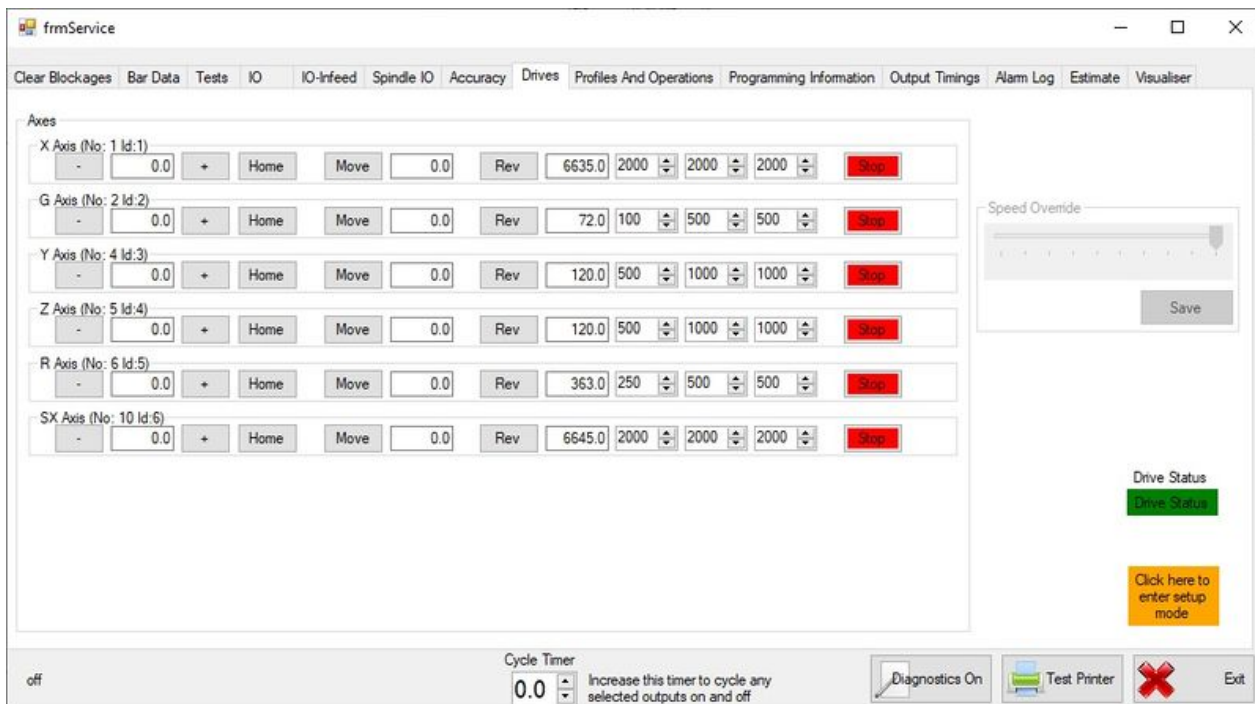

Fichier:WinMulti - Drives DrivesFlowline.jpg



File history

Click on a date/time to view the file as it appeared at that time.

	Date/Time	Thumbnail	Dimensions	User	Comment
current	10:40, 16 April 2020		997 × 553 (131 KB)	Stuga Engineer (talk contribs)	

You cannot overwrite this file.

File usage

The following page links to this file: