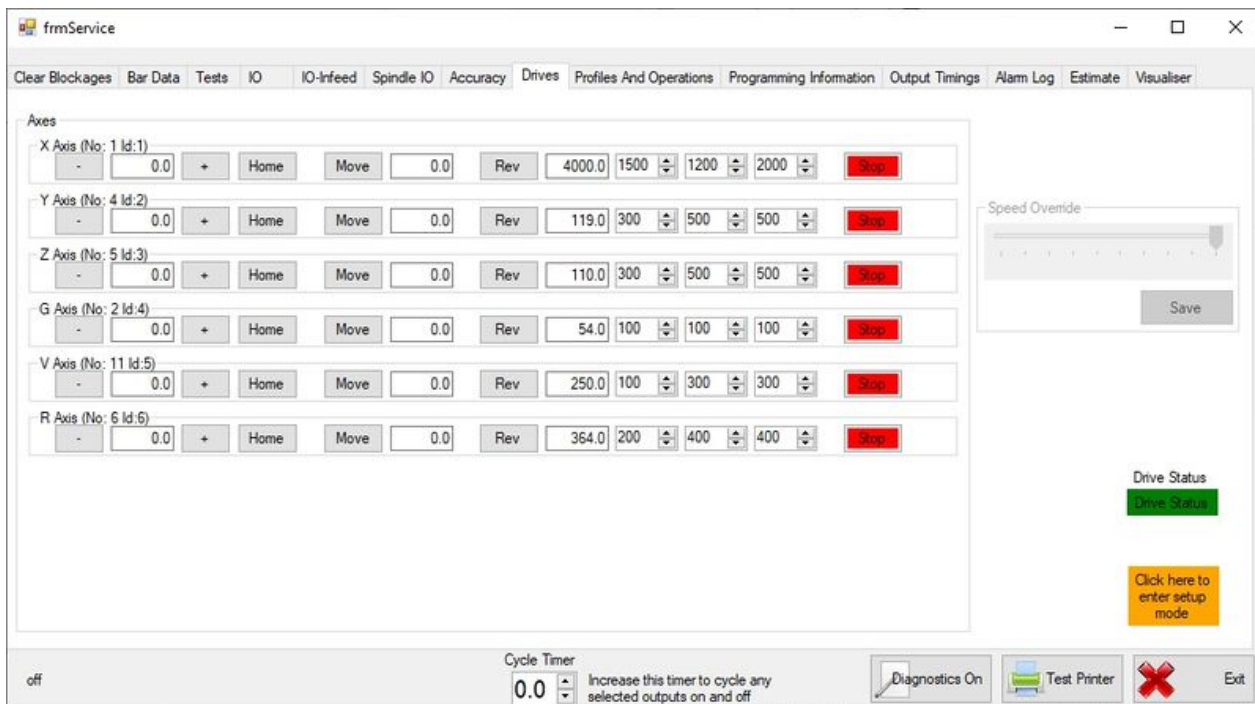

# Fichier:WinMulti - Drives DrivesEcoline.jpg



## File history

Click on a date/time to view the file as it appeared at that time.

	Date/Time	Thumbnail	Dimensions	User	Comment
current	13:22, 9 April 2020		997 × 553 (131 KB)	Stuga Engineer (talk   contribs)	