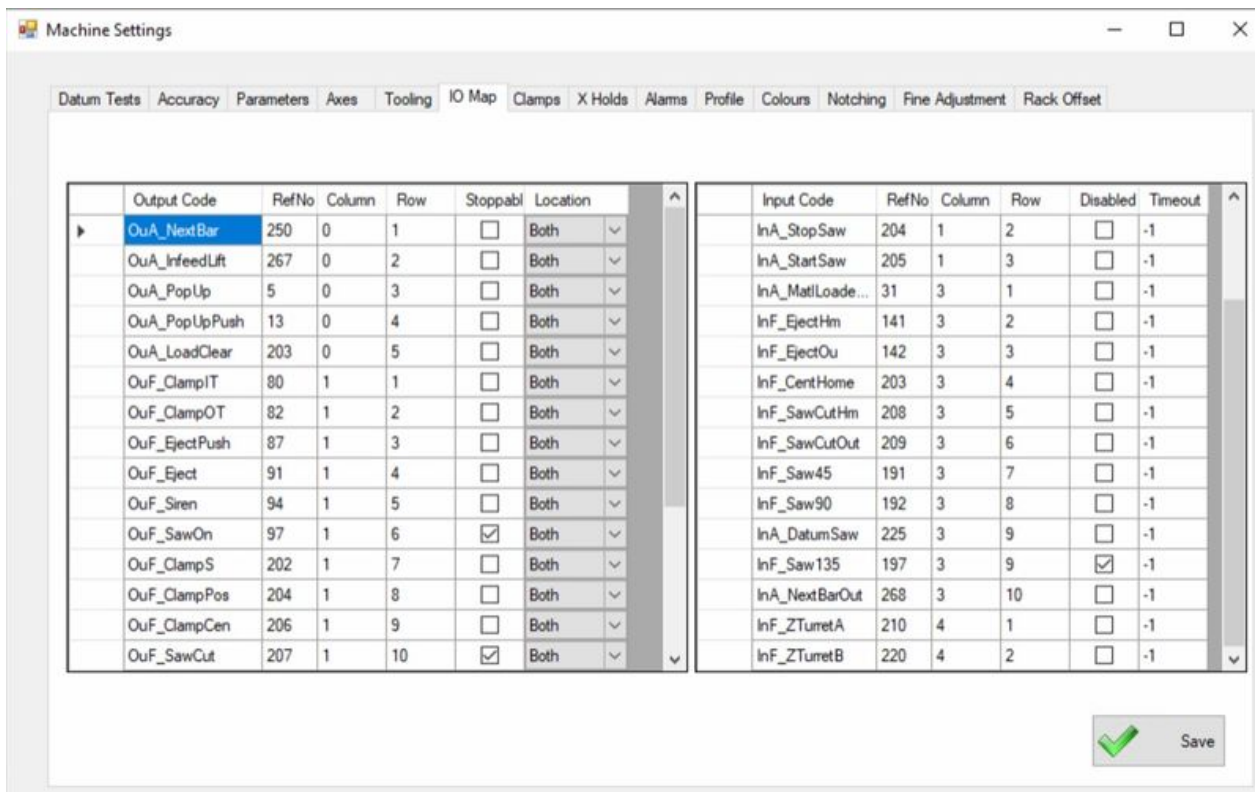

Fichier:WinMulti - Disabling Input Channels Screenshot 2020-10-09 105351.jpg



File history

Click on a date/time to view the file as it appeared at that time.

	Date/Time	Thumbnail	Dimensions	User	Comment
current	11:57, 9 October 2020		1,369 × 859 (188 KB)	Gareth Green (talk contribs)	

You cannot overwrite this file.

File usage

The following page links to this file:

WinMulti - Disabling Input Channels