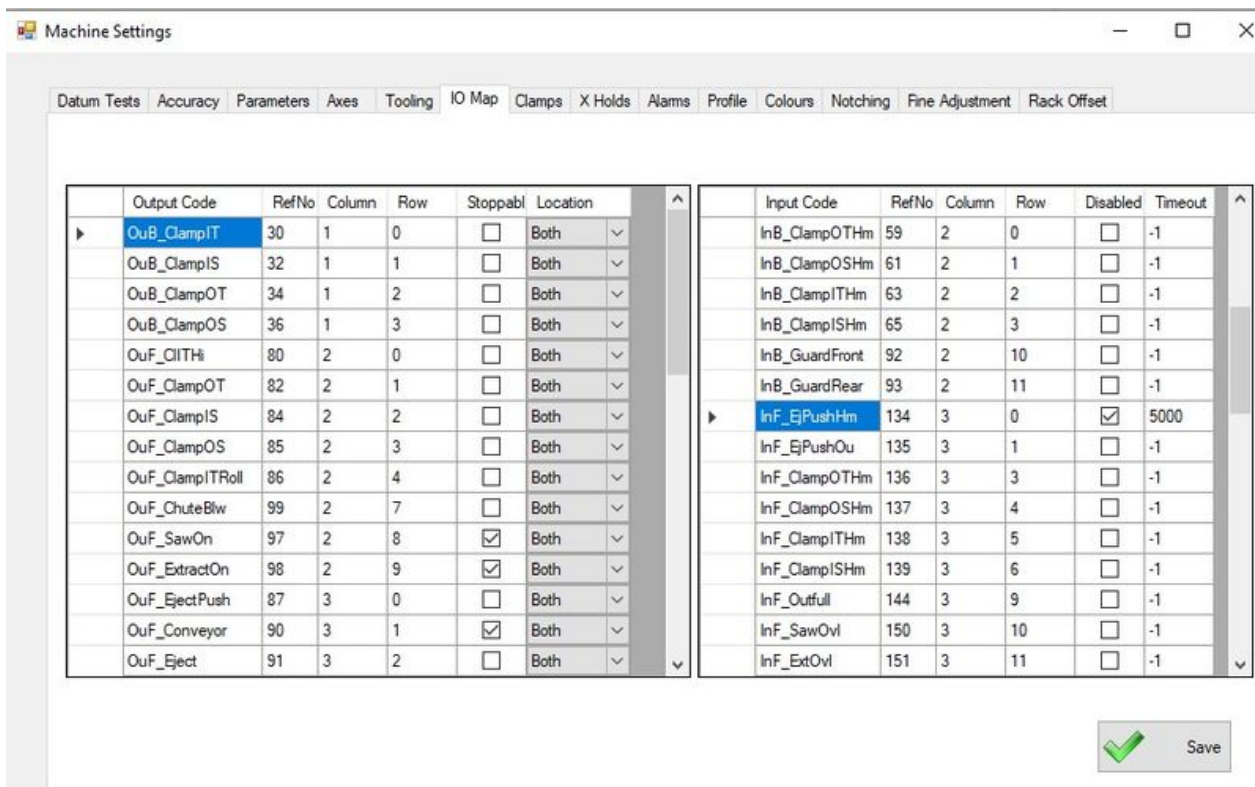

# Fichier:WinMulti - Disabling Input Channels Screenshot 2020-10-09 105253.jpg



## File history

Click on a date/time to view the file as it appeared at that time.

	Date/Time	Thumbnail	Dimensions	User	Comment
current	11:54, 9 October 2020		907 × 567 (128 KB)	Gareth Green (talk   contribs)	