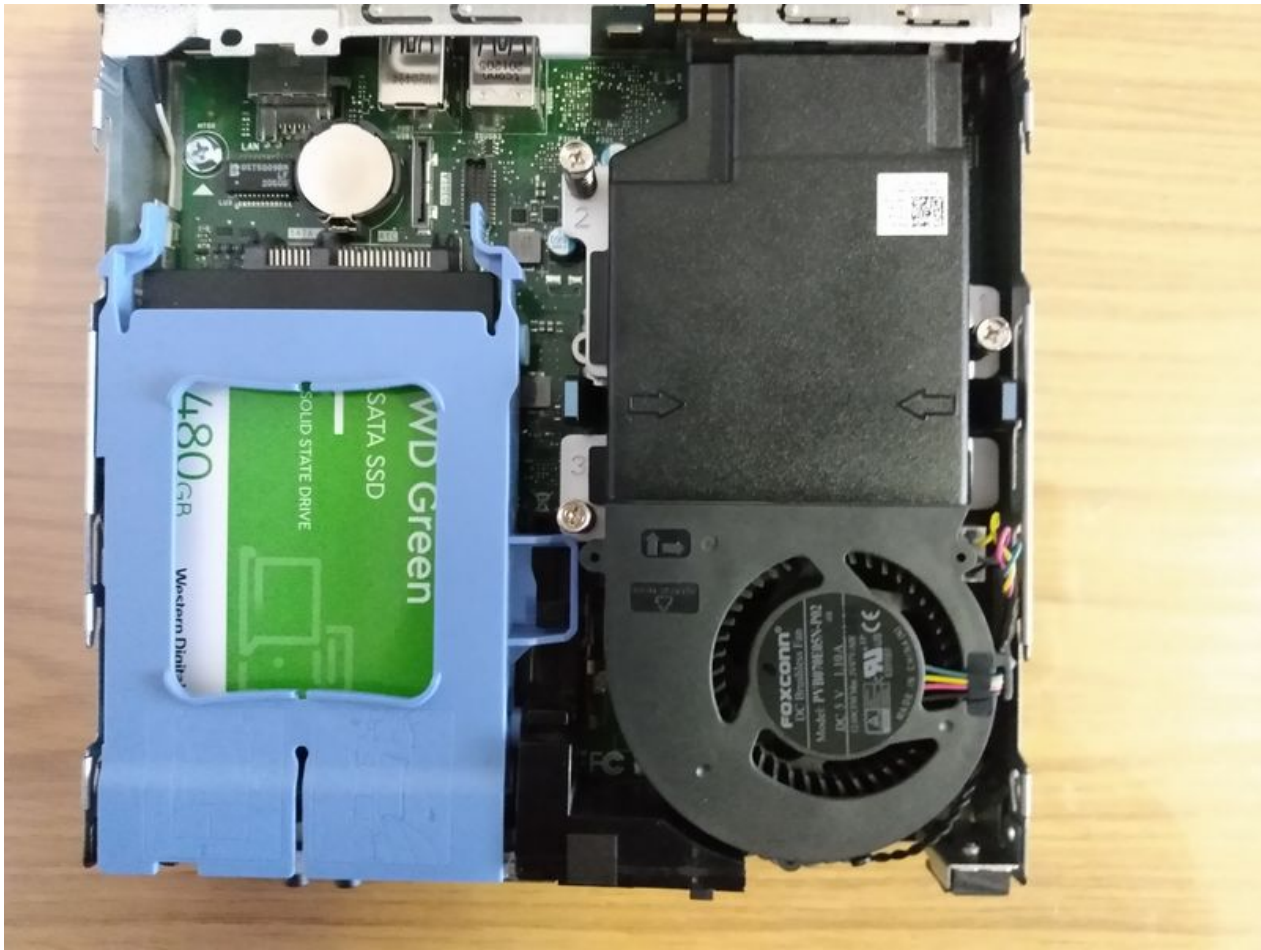

# Fichier:VM Upgrade Hardware VH-H-CradleHome.jpg



VM\_Upgrade\_Hardware\_VH-H-CradleHome

Camera manufacturer	motorola
Camera model	moto g(7) play
Exposure time	1/14 sec (0.071428571428571)
F Number	f/2

ISO speed rating	706
Date and time of data generation	15:04, 22 February 2023
Lens focal length	3.543 mm
Horizontal resolution	72 dpi
Vertical resolution	72 dpi
Software used	channel_reteu-user 10 QPYS30.52-22-8-9 5d346 release-keys
File change date and time	15:04, 22 February 2023
Y and C positioning	Centered
Exif version	2.2
Date and time of digitizing	15:04, 22 February 2023
Meaning of each component	1. Y 2. Cb 3. Cr 4. does not exist
APEX shutter speed	3.836
APEX aperture	2
APEX brightness	-1.39
APEX exposure bias	0
Metering mode	Center weighted average
Flash	Flash did not fire, auto mode
DateTime subseconds	915,916
DateTimeOriginal subseconds	915,916
DateTimeDigitized subseconds	915,916
Supported Flashpix version	0,100
Color space	sRGB
Sensing method	One-chip color area sensor
Scene type	A directly photographed image
Exposure mode	Auto exposure
White balance	Auto white balance
Digital zoom ratio	1
Scene capture type	Standard