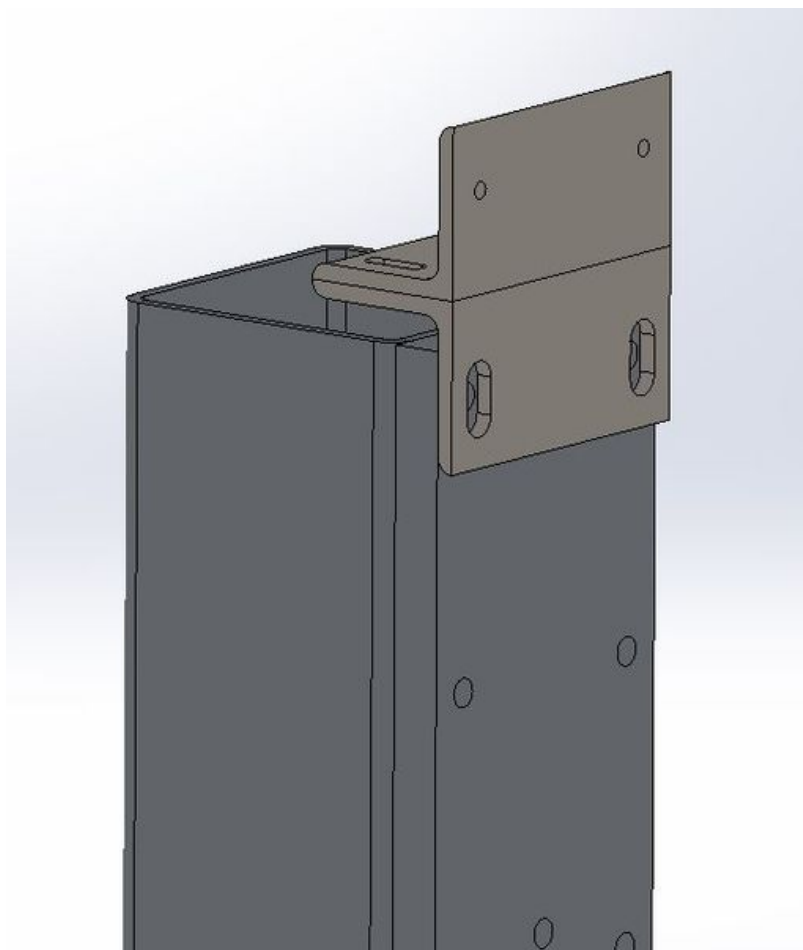

# Fichier:Upgrade - ZX5 Energy Chain - Both Sides Bracket 1.JPG



Upgrade\_-\_ZX5\_Energy\_Chain\_-\_Both\_Sides\_Bracket\_1

## File history

Click on a date/time to view the file as it appeared at that time.

	Date/Time	Thumbnail	Dimensions	User	Comment
current	15:00, 18 December 2020		547 × 646 (27 KB)	Gareth Green (talk   contribs)	Upgrade_-_ZX5_Energy_Chain_-_Both_Sides_Bracket_1