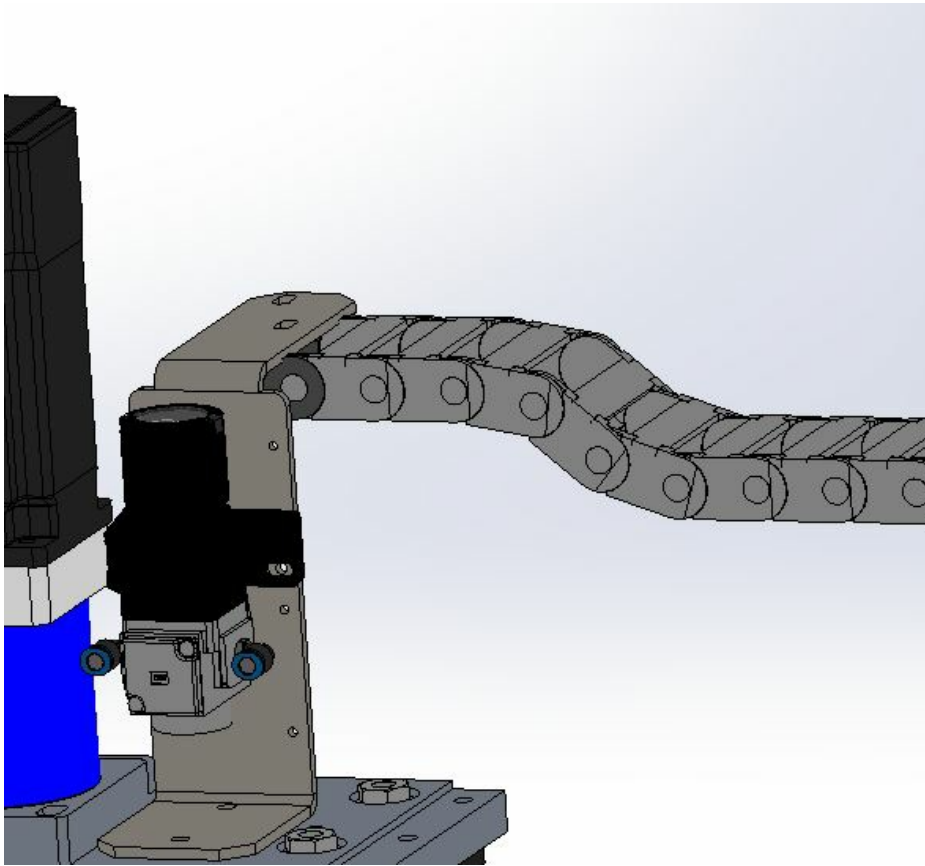

# Fichier:Upgrade - ZX5 Energy Chain - Both Sides Bendy chain.JPG

No higher resolution available.


Upgrade\_-\_ZX5\_Energy\_Chain\_-\_Both\_Sides\_Bendy\_chain

## File history

Click on a date/time to view the file as it appeared at that time.

	Date/Time	Thumbnail	Dimensions	User	Comment
current	15:11, 18 December 2020		589 × 547 (41 KB)	Gareth Green (talk   contribs)	Upgrade_-_ZX5_Energy_Chain_-_Both_Sides_Bendy_chain