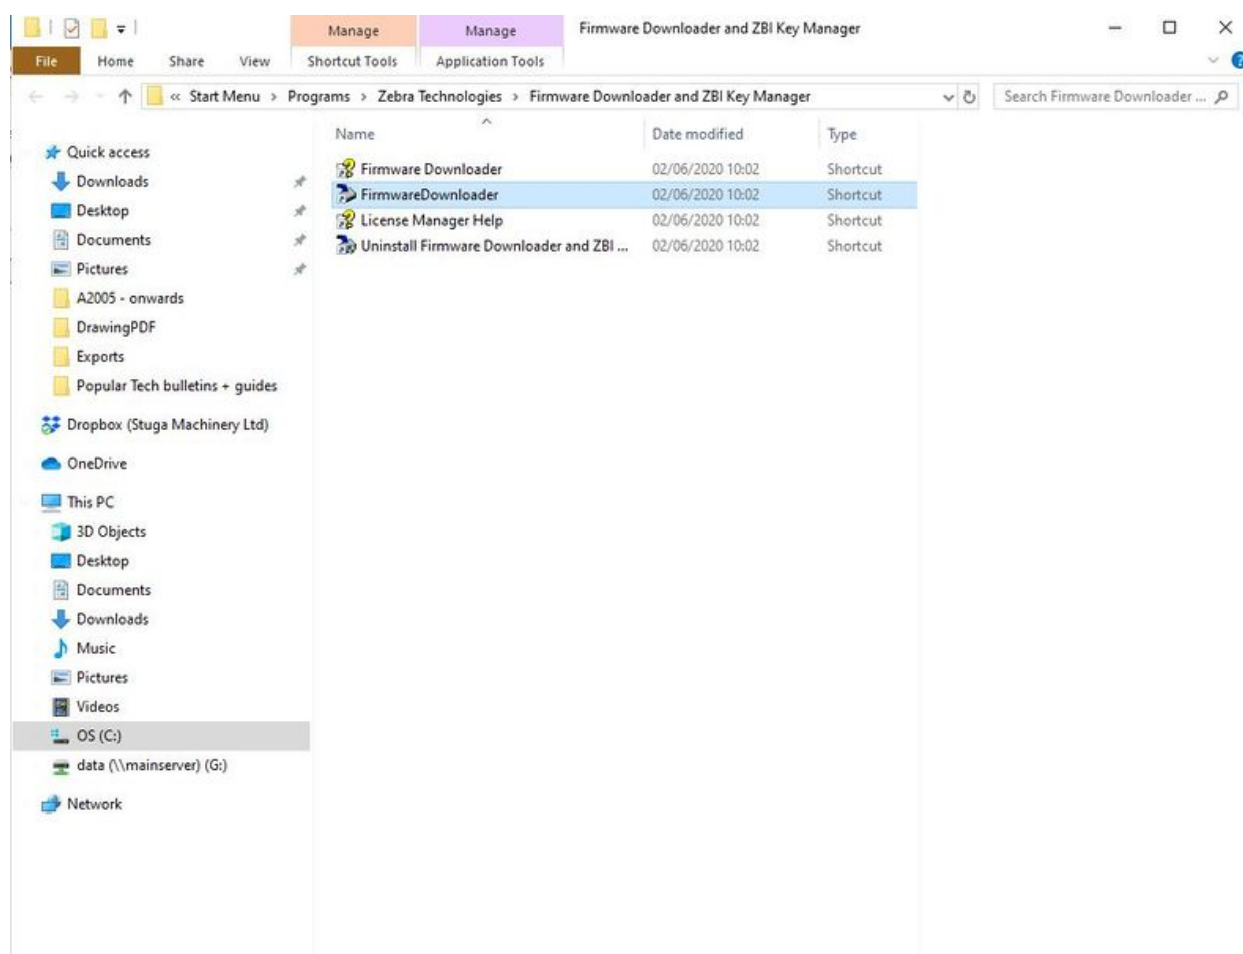

# Fichier:Updating Zebra Firmware on ZD620 model 6.JPG



Updating\_Zebra\_Firmware\_on\_ZD620\_model\_6

## File history

Click on a date/time to view the file as it appeared at that time.

	Date/Time	Thumbnail	Dimensions	User	Comment
current	11:07, 2 June 2020		1,026 × 778 (68 KB)	Stuga Engineer (talk   contribs)	Updating_Zebra_Firmware_on_ZD620_model_6