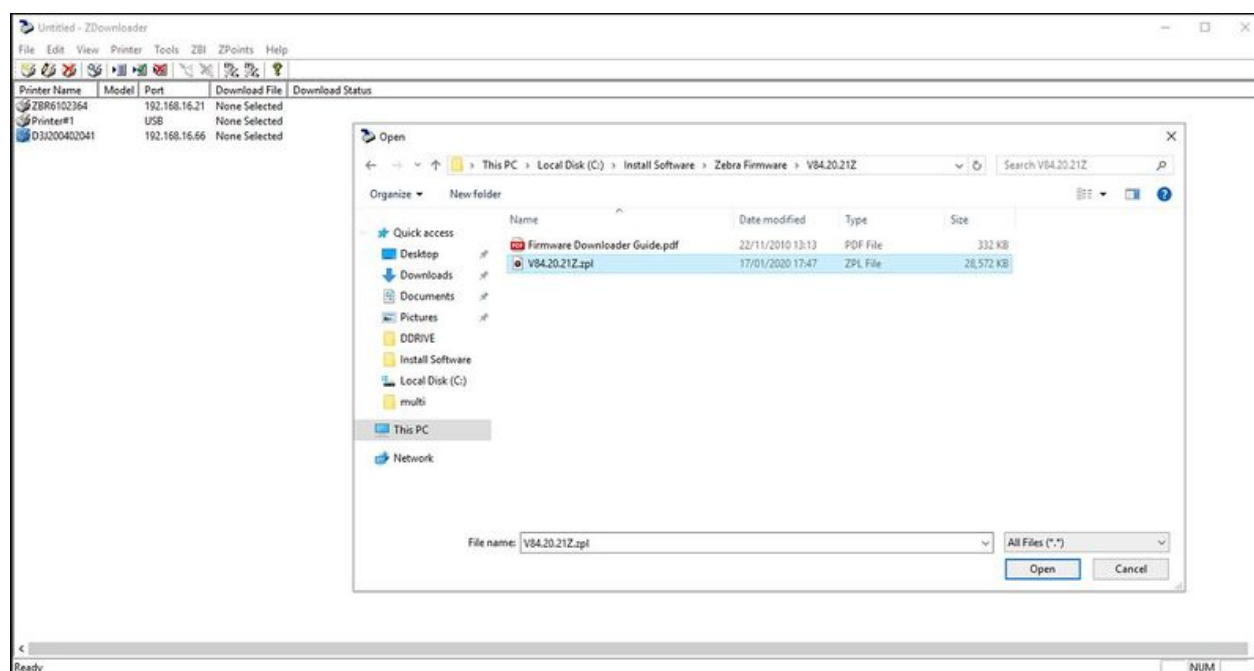

Fichier:Updating Zebra Firmware on ZD620 model 10.JPG



Updating_Zebra_Firmware_on_ZD620_model_10

File history

Click on a date/time to view the file as it appeared at that time.

	Date/Time	Thumbnail	Dimensions	User	Comment
current	10:57, 2 June 2020		1,349 × 713 (89 KB)	Stuga Engineer (talk contribs)	Updating_Zebra_Firmware_on_ZD620_model_10