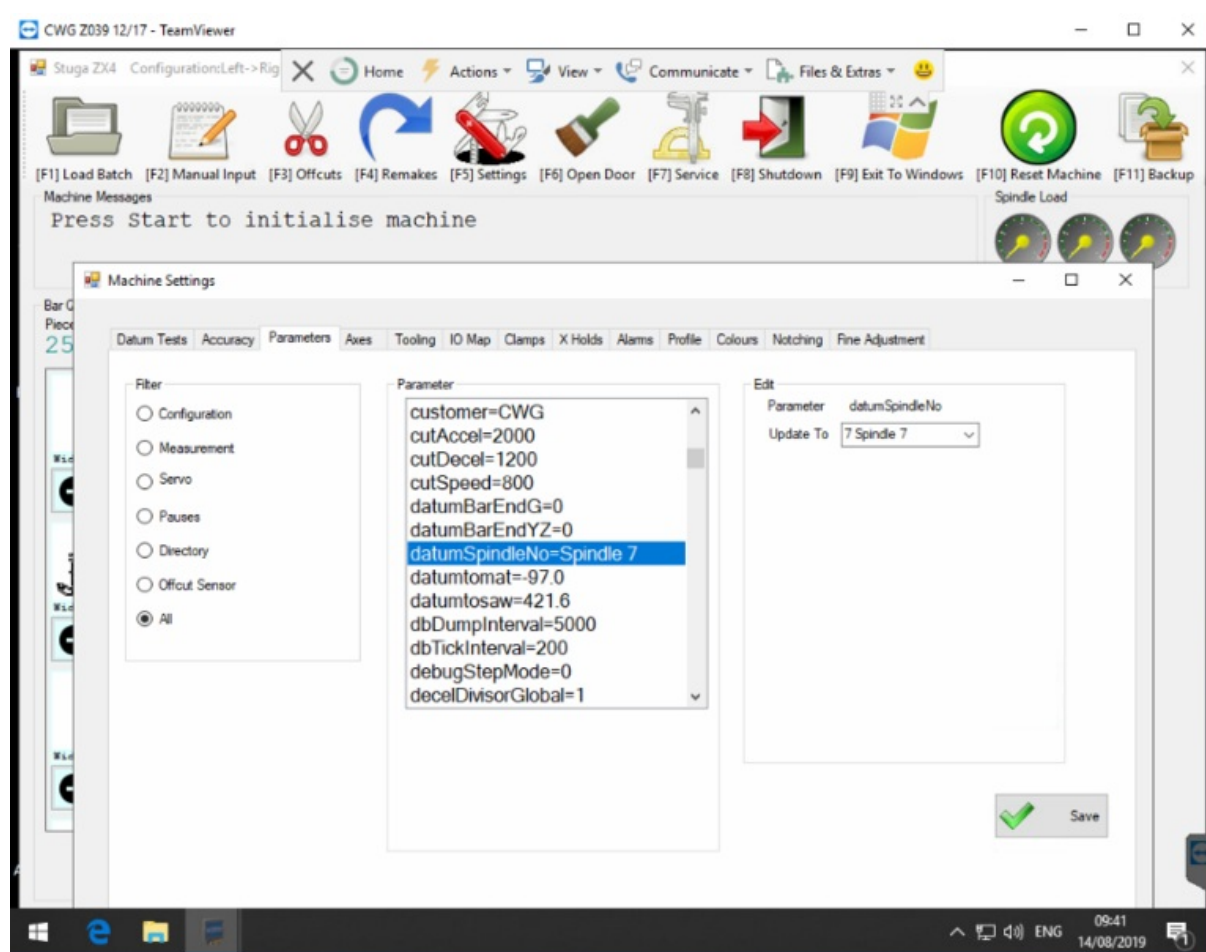

Fichier:Turning Off and Changing Datum Tool Param.png



Turning_Off_and_Changing_Datum_Tool_Param

File history

Click on a date/time to view the file as it appeared at that time.

	Date/Time	Thumbnail	Dimensions	User	Comment
current	13:10, 28 October 2019		832 × 649 (208 KB)	Stuga Engineer (talk contribs)	Turning_Off_and_Changing_Datum_Tool_Param