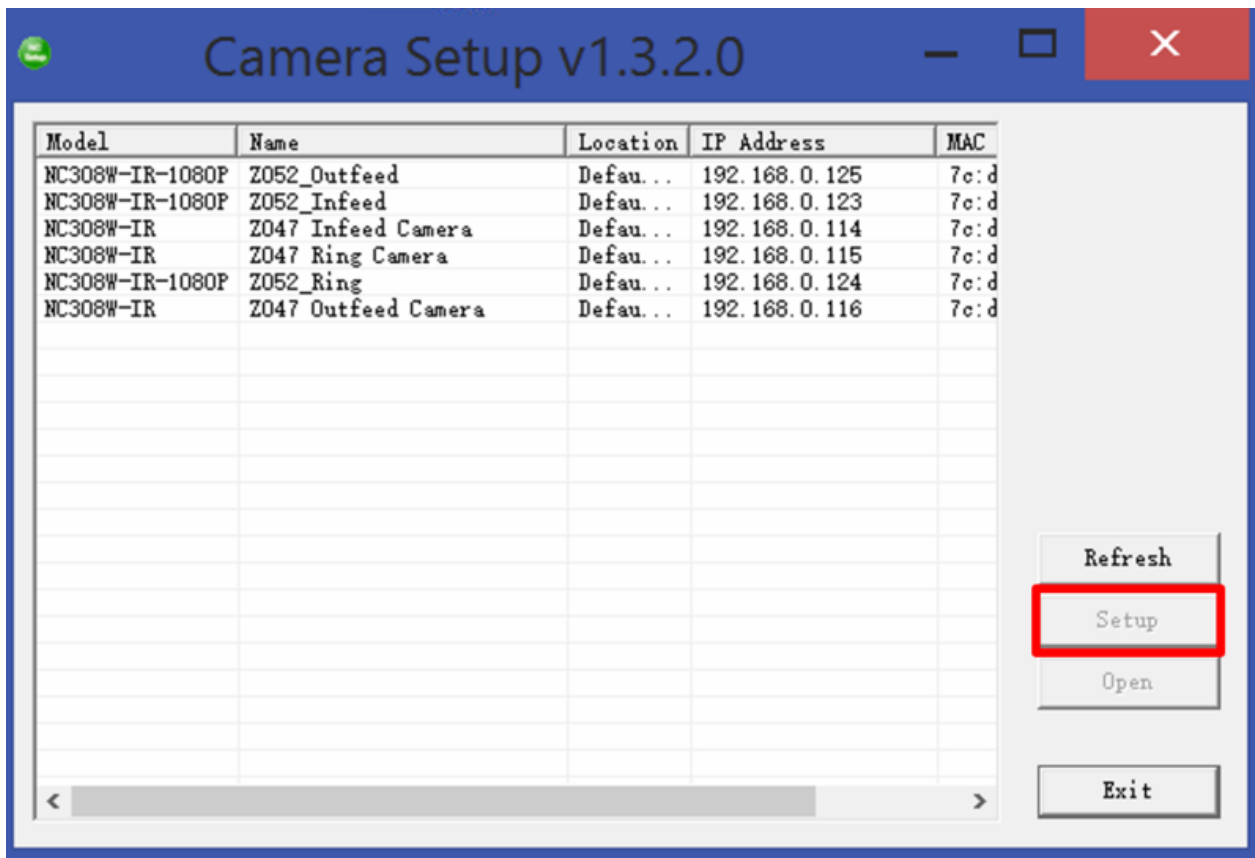

# Fichier: Troubleshoot - Permanent IP Addresses - UVision Cameras camp1.PNG



Troubleshoot\_-\_Permanent\_IP\_Addresses\_-\_UVision\_Cameras\_camp1