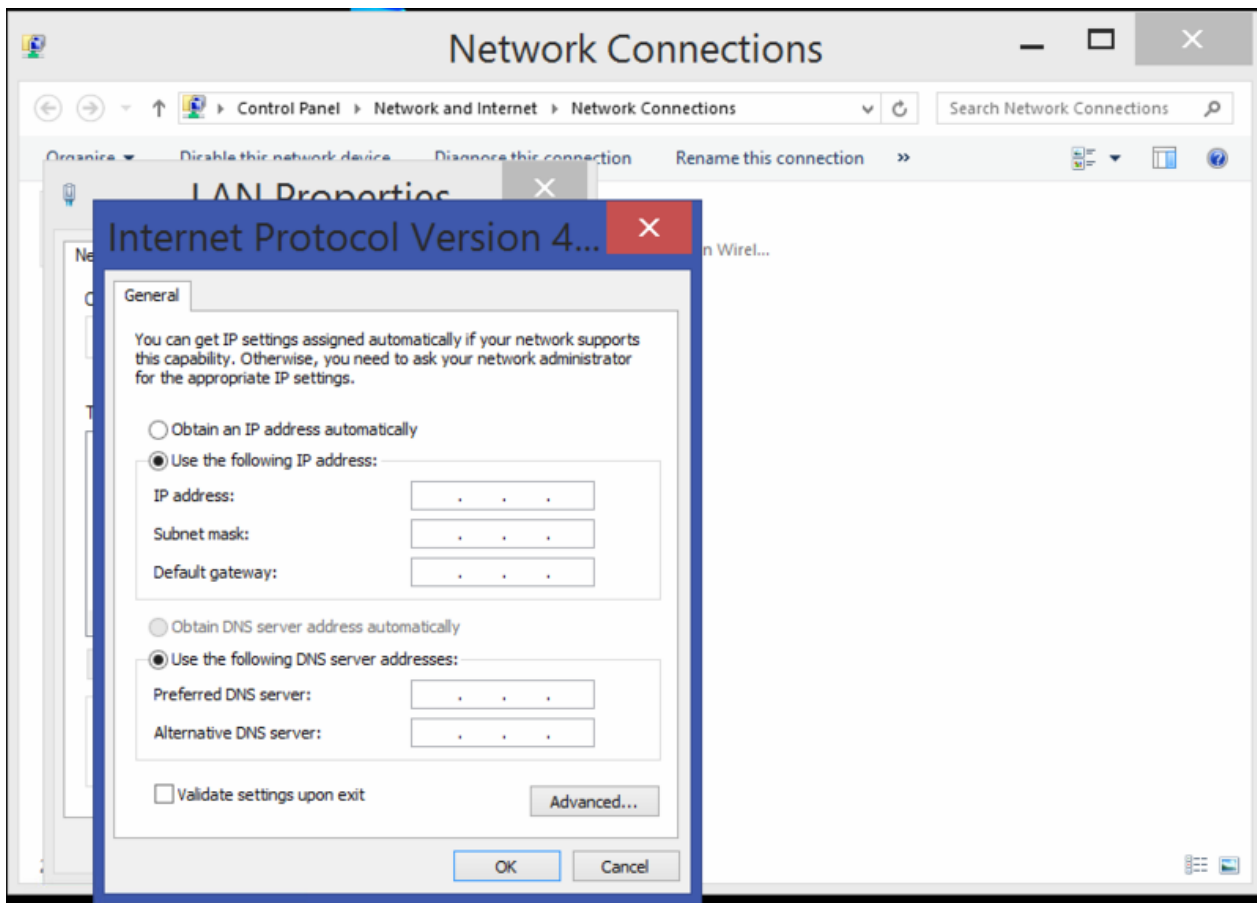

Fichier:Troubleshoot - Permanent IP Address - Windows 8 W84.png



Troubleshoot_-_Permanent_IP_Address_-_Windows_8_W84