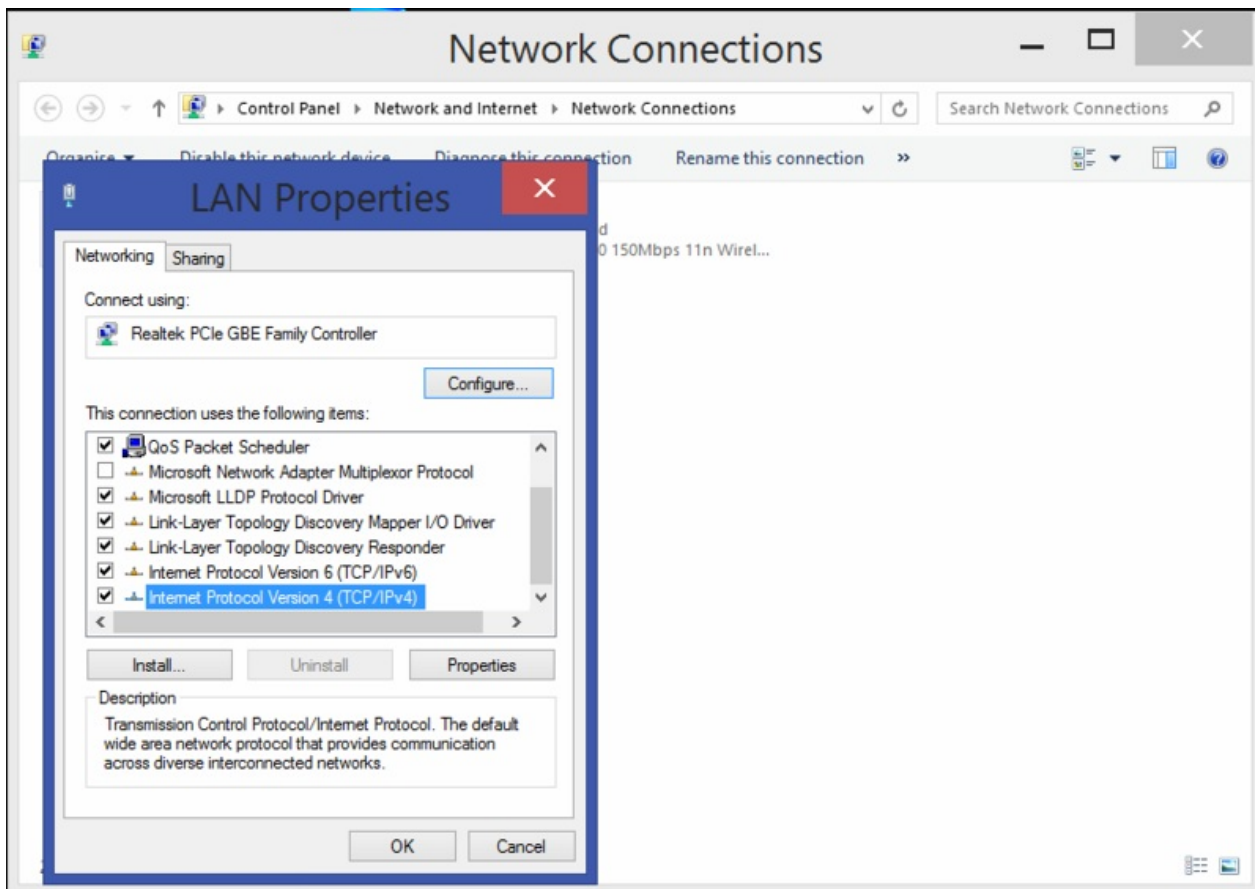

Fichier: Troubleshoot - Permanent IP Address - Windows 8 W83.png



Troubleshoot_-_Permanent_IP_Address_-_Windows_8_W83