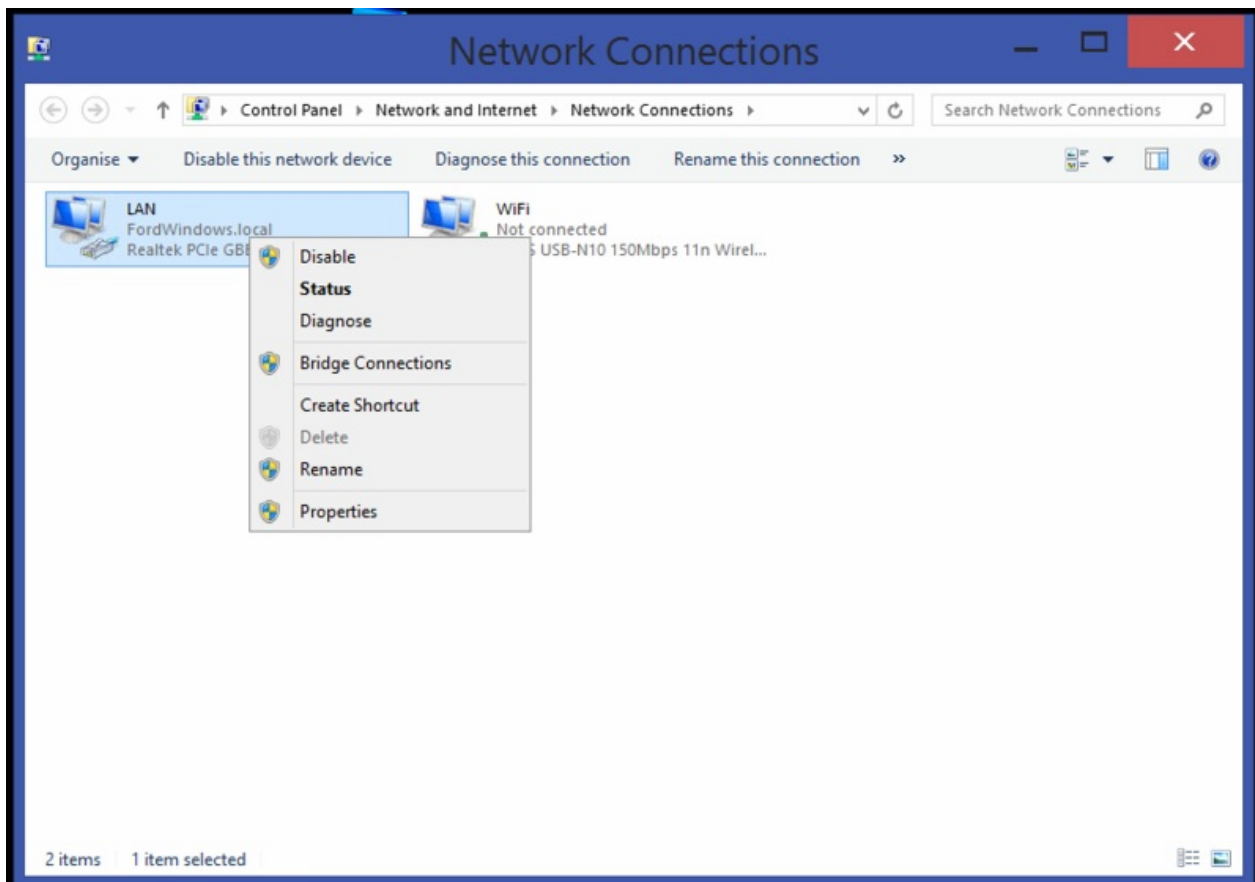

# Fichier:Troubleshoot - Permanent IP Address - Windows 8 W82.png



Troubleshoot\_-\_Permanent\_IP\_Address\_-\_Windows\_8\_W82