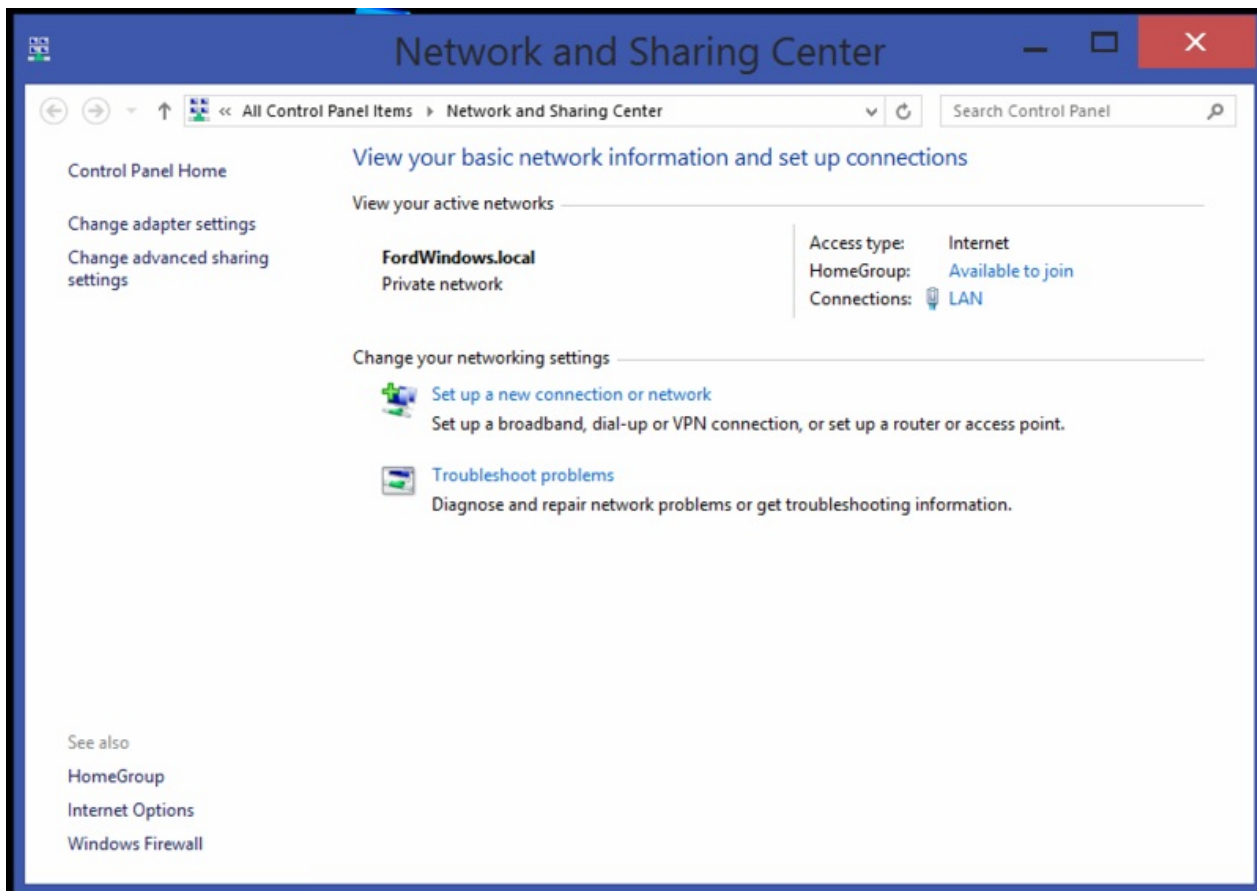

Fichier:Troubleshoot - Permanent IP Address - Windows 8 W81.png



Troubleshoot_-_Permanent_IP_Address_-_Windows_8_W81