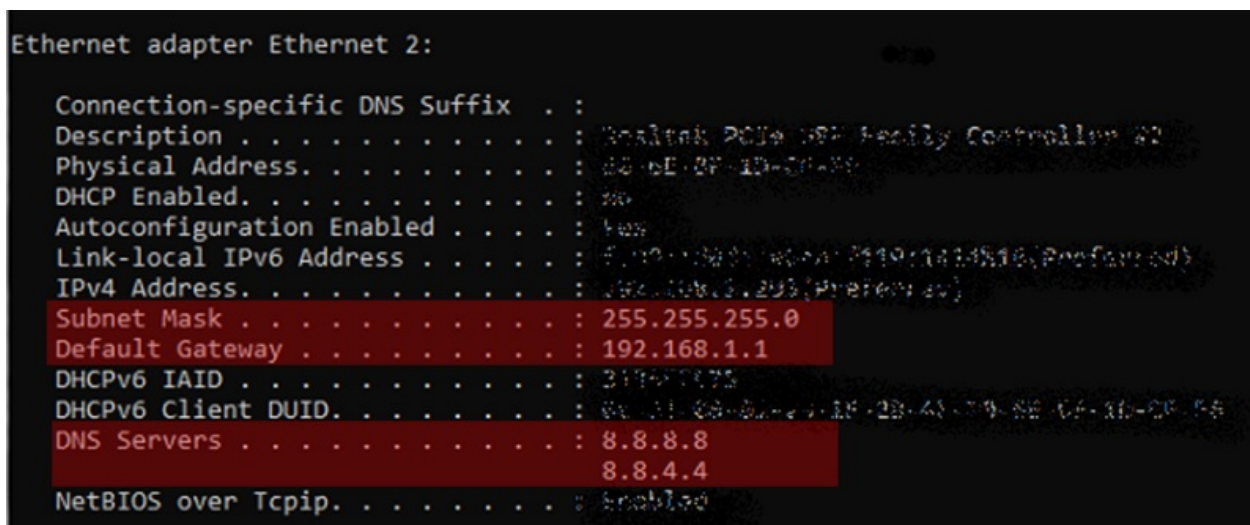

# Fichier:Troubleshoot - Permanent IP Address - Windows 7 Embedded - Beckhoff IP7.PNG



Troubleshoot\_-\_Permanent\_IP\_Address\_-\_Windows\_7\_Embedded\_-\_Beckhoff\_IP7

## File history

Click on a date/time to view the file as it appeared at that time.

	Date/Time	Thumbnail	Dimensions	User	Comment
current	17:56, 2 October 2019		1,421 × 587 (596 KB)	Anonymous (talk)	Troubleshoot_-_Permanent_IP_Address_-_Windows_7_Embedded_-_Beckhoff_IP7