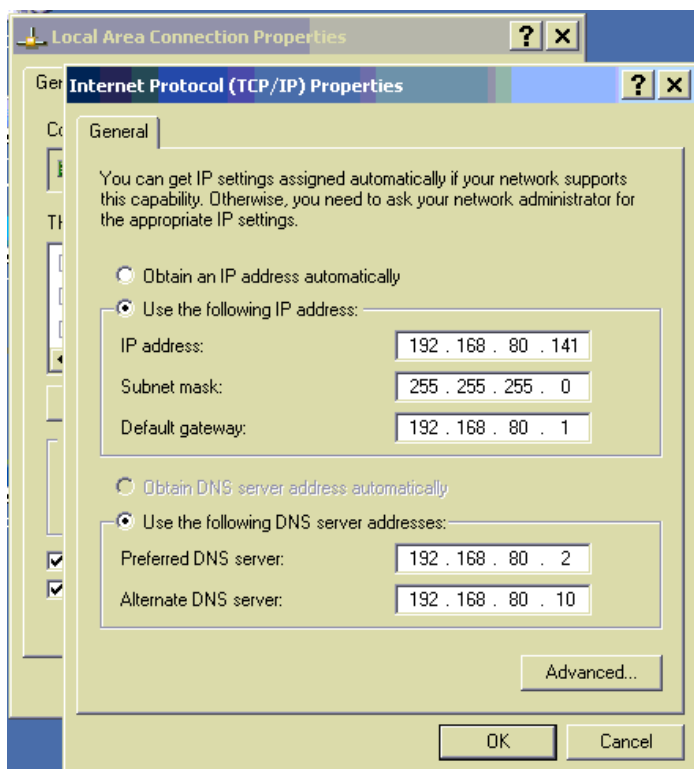

Fichier: Troubleshoot - Permanent IP Address - Windows 7 Embedded - Beckhoff IP6.png

No higher resolution available.


Troubleshoot_-_Permanent_IP_Address_-_Windows_7_Embedded_-_Beckhoff_IP6

File history

Click on a date/time to view the file as it appeared at that time.

	Date/Time	Thumbnail	Dimensions	User	Comment
current	17:10, 2 October 2019		439 × 487 (19 KB)	Anonymous (talk)	Troubleshoot_-_Permanent_IP_Address_-_Windows_7_Embedded_-_Beckhoff_IP6