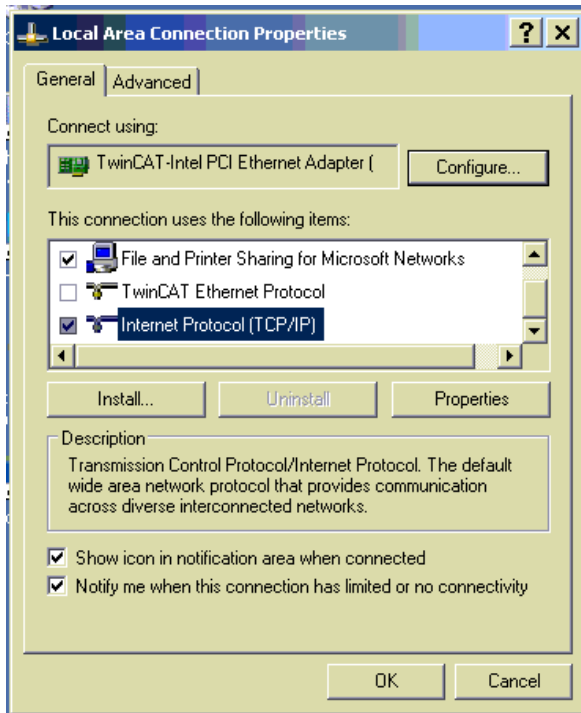

Fichier: Troubleshoot - Permanent IP Address - Windows 7 Embedded - Beckhoff IP5.png

No higher resolution available.


Troubleshoot_-_Permanent_IP_Address_-_Windows_7_Embedded_-_Beckhoff_IP5

File history

Click on a date/time to view the file as it appeared at that time.

	Date/Time	Thumbnail	Dimensions	User	Comment
current	17:10, 2 October 2019		369 × 453 (17 KB)	Anonymous (talk)	Troubleshoot_-_Permanent_IP_Address_-_Windows_7_Embedded_-_Beckhoff_IP5