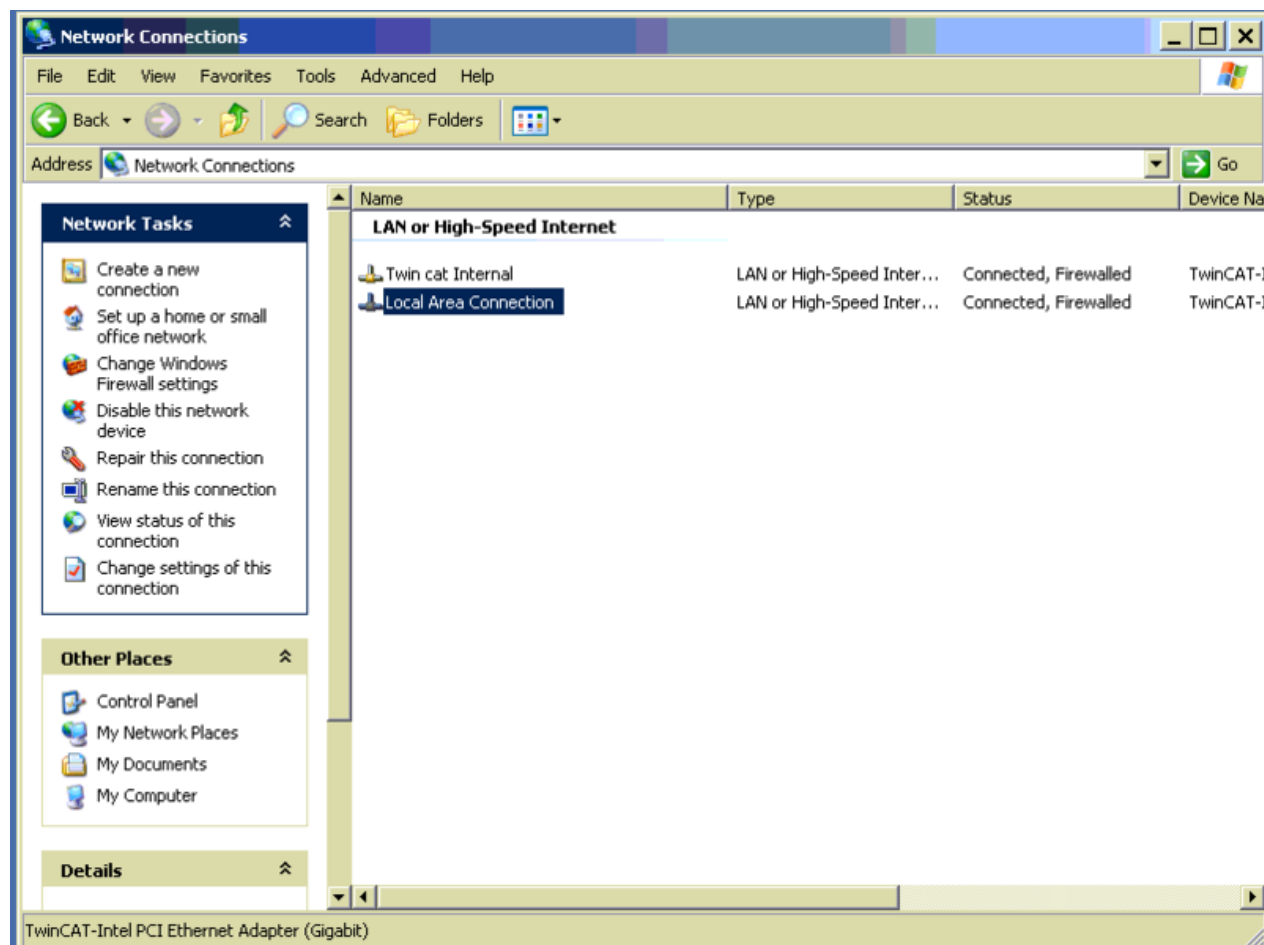

# Fichier:Troubleshoot - Permanent IP Address - Windows 7 Embedded - Beckhoff IP4.png



Troubleshoot\_-\_Permanent\_IP\_Address\_-\_Windows\_7\_Embedded\_-\_Beckhoff\_IP4

## File history

Click on a date/time to view the file as it appeared at that time.

	Date/Time	Thumbnail	Dimensions	User	Comment
current	17:10, 2 October 2019		803 × 599 (34 KB)	Anonymous (talk)	Troubleshoot_-_Permanent_IP_Address_-_Windows_7_Embedded_-_Beckhoff_IP4