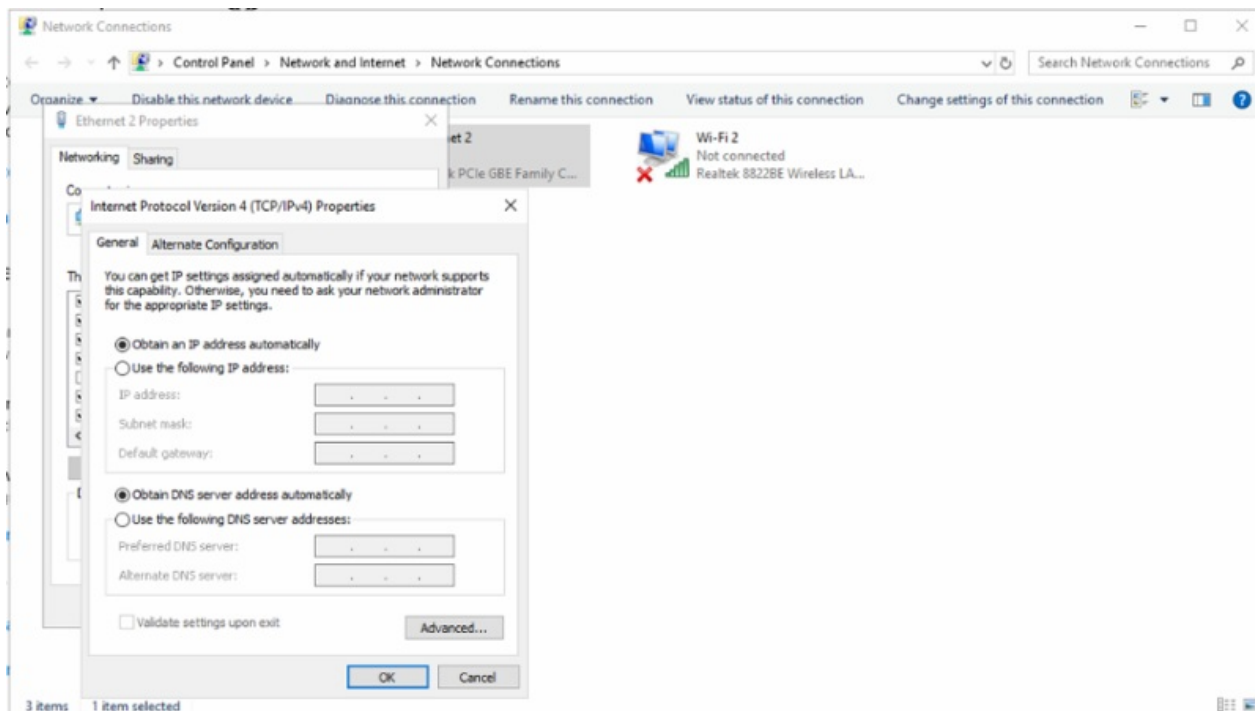

Fichier: Troubleshoot - Permanent IP Address - Windows 10 Win104.png



Troubleshoot_-_Permanent_IP_Address_-_Windows_10_Win104