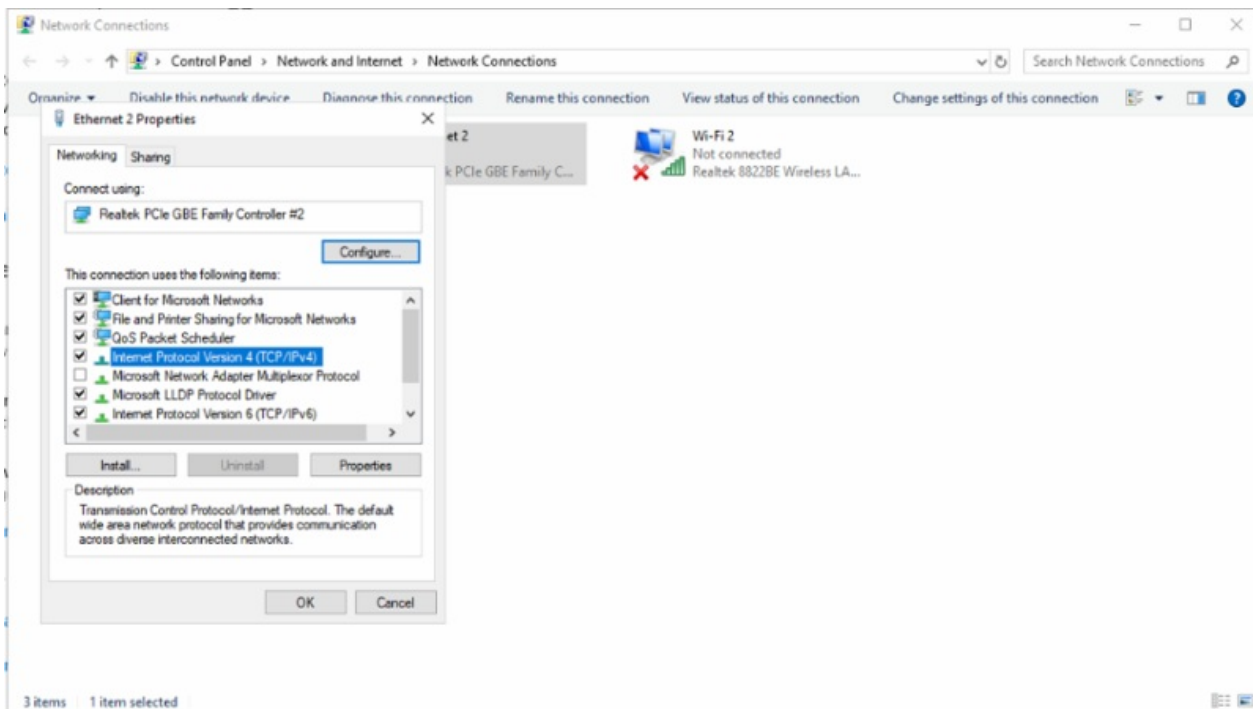

# Fichier: Troubleshoot - Permanent IP Address - Windows 10 Win103.png



Troubleshoot\_-\_Permanent\_IP\_Address\_-\_Windows\_10\_Win103