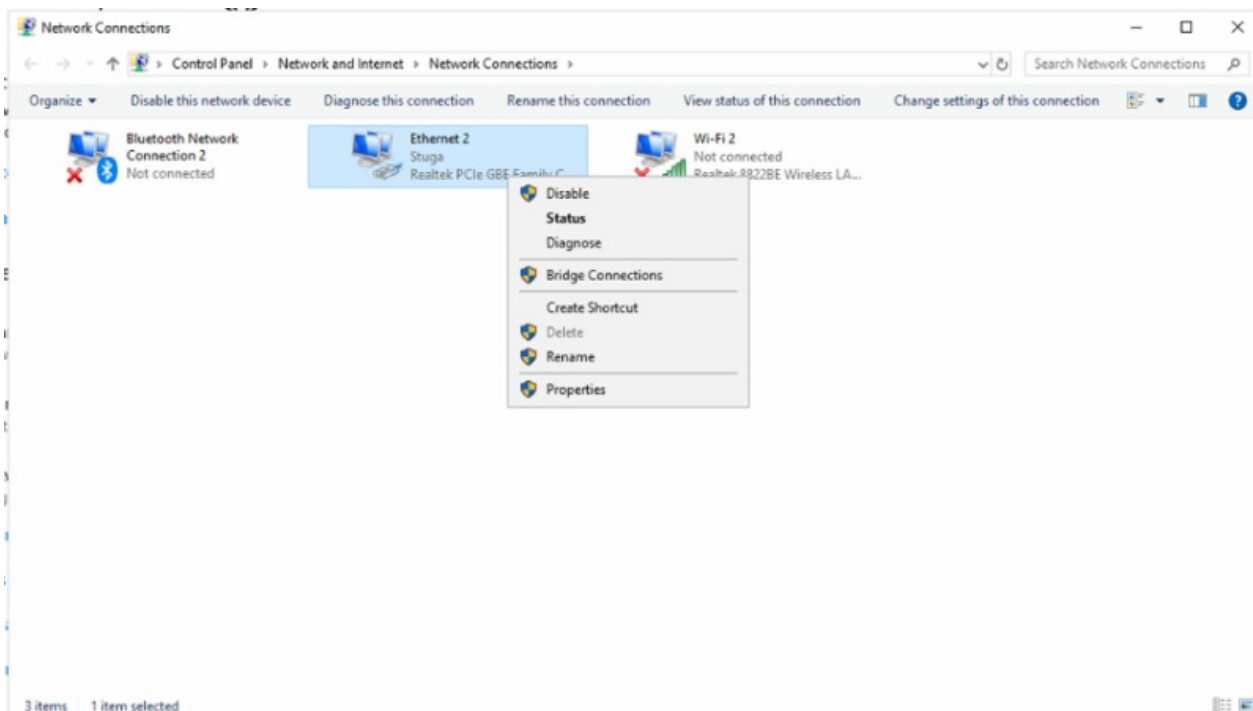

Fichier: Troubleshoot - Permanent IP Address - Windows 10 Win102.png



Troubleshoot_-_Permanent_IP_Address_-_Windows_10_Win102