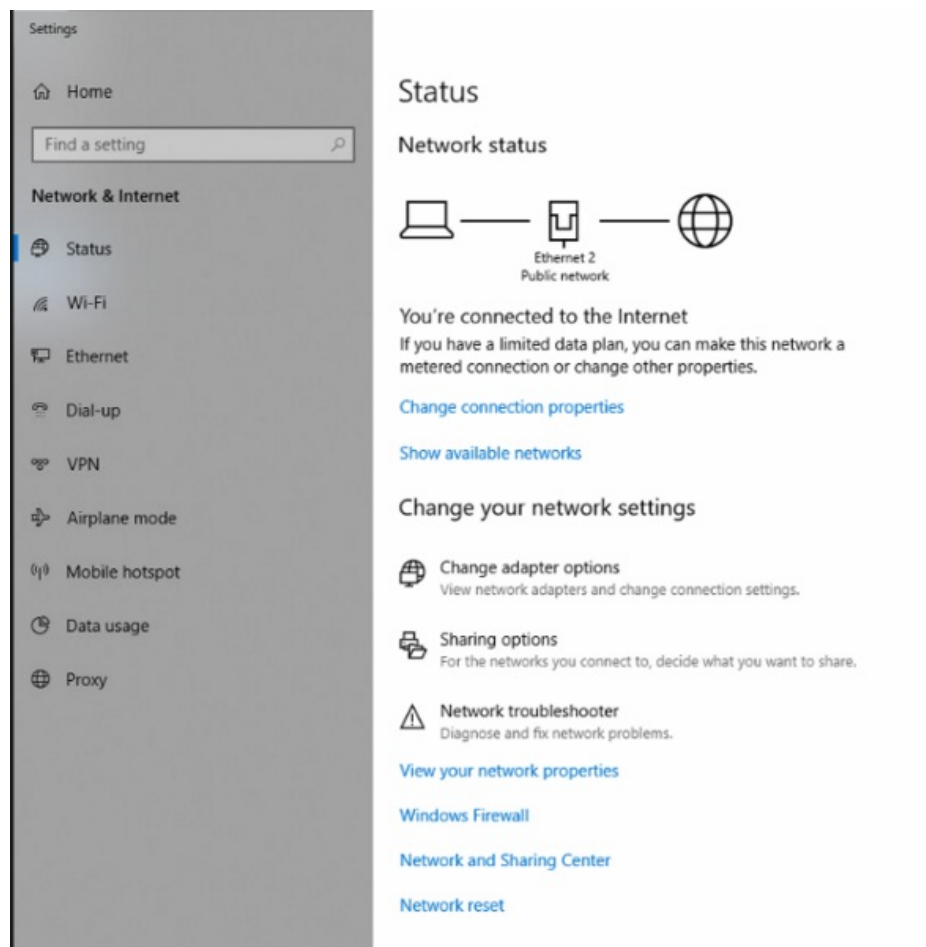

# Fichier:Troubleshoot - Permanent IP Address - Windows 10 Win101.png



Troubleshoot\_-\_Permanent\_IP\_Address\_-\_Windows\_10\_Win101