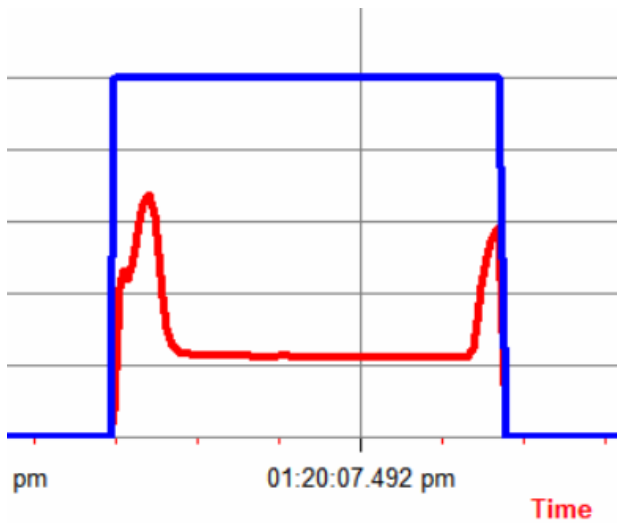

Fichier:Trender Trace1.png

No higher resolution available.


File history

Click on a date/time to view the file as it appeared at that time.

	Date/Time	Thumbnail	Dimensions	User	Comment
current	14:41, 9 August 2023		388 × 350 (10 KB)	Gareth Green (talk contribs)	

You cannot overwrite this file.

File usage

The following page links to this file:

Root Cause Analysis - Tool break when spindle not starting at beginning of bar

Metadata

This file contains additional information, probably added from the digital camera or scanner used to create or digitize it. If the file has been modified from its original state, some details may not fully reflect the modified file.

Horizontal resolution	37.79 dpc
Vertical resolution	37.79 dpc