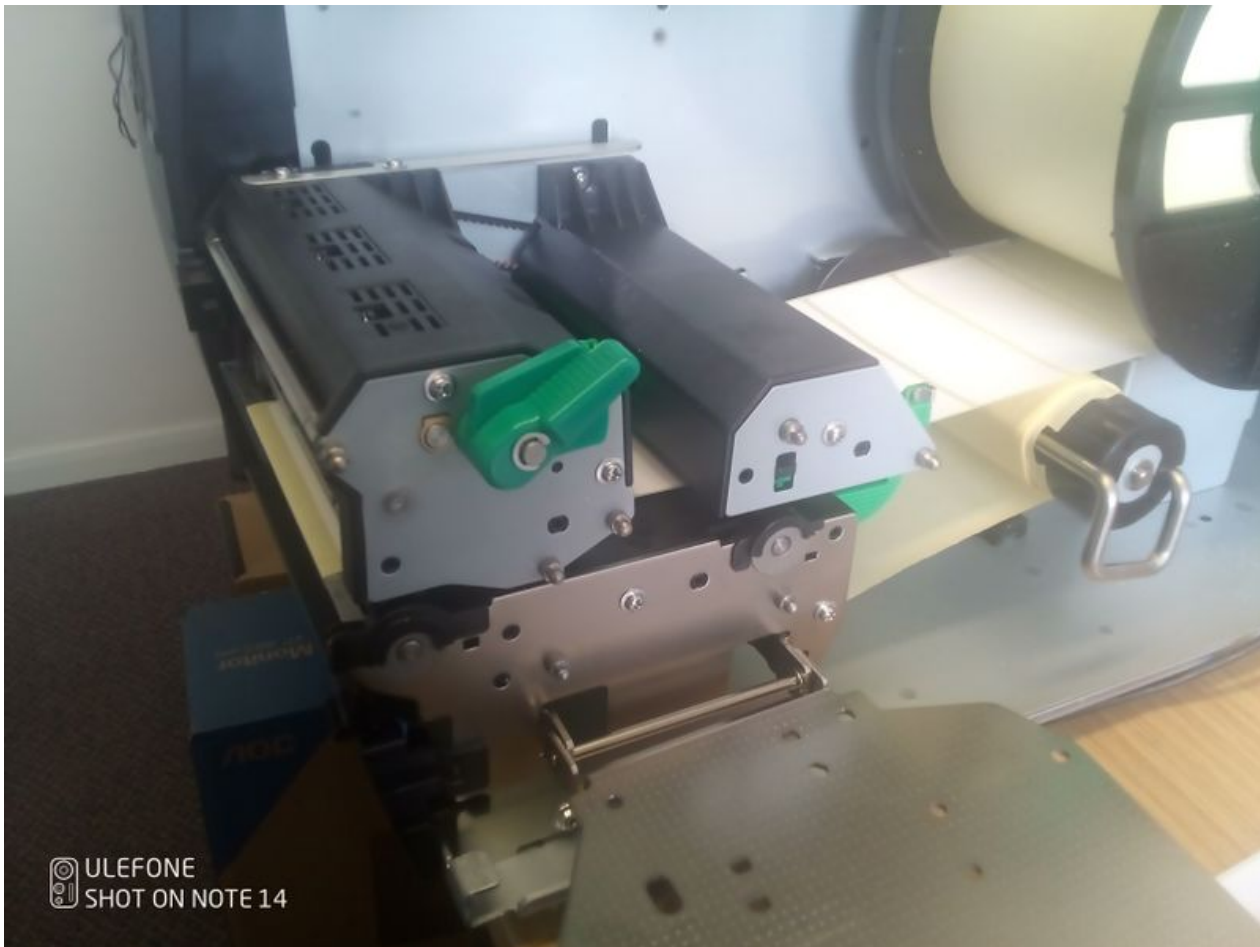

Fichier:Toshiba - B-EX4T1 Printer Setup B-EX4-PrintHeadOpen.jpg



Toshiba_-_B-EX4T1_Printer_Setup_B-EX4-PrintHeadOpen

File history

Click on a date/time to view the file as it appeared at that time.

	Date/Time	Thumbnail	Dimensions	User	Comment
current	16:47, 3 February 2023		3,264 × 2,448 (1.41 MB)	Gareth Green (talk contribs)	Toshiba_-_B-EX4T1_Printer_Setup_B-EX4-PrintHeadOpen

You cannot overwrite this file.

File usage

There are no pages that link to this file.

Metadata

This file contains additional information, probably added from the digital camera or scanner used to create or digitize it. If the file has been modified from its original state, some details may not fully reflect the modified file.

Camera manufacturer	Ulefone
Camera model	Note 14
Exposure time	7,501/250,000 sec (0.030004)
F Number	f/1.8

ISO speed rating	401
Date and time of data generation	13:48, 3 February 2023
Lens focal length	2.84 mm
Width	3,264 px
Height	2,448 px
Orientation	Normal
Horizontal resolution	72 dpi
Vertical resolution	72 dpi
Software used	MediaTek Camera Application
File change date and time	13:48, 3 February 2023
Y and C positioning	Co-sited
Exposure Program	Not defined
Exif version	2.2
Date and time of digitizing	13:48, 3 February 2023
Meaning of each component	<ol style="list-style-type: none"> 1. Y 2. Cb 3. Cr 4. does not exist
APEX shutter speed	5.044
APEX brightness	0
APEX exposure bias	0
Maximum land aperture	0 APEX (f/1)
Metering mode	Center weighted average
Light source	Other light source
Flash	Flash did not fire, auto mode
DateTime subseconds	305
DateTimeOriginal subseconds	305
DateTimeDigitized subseconds	305
Supported Flashpix version	0,100
Color space	sRGB
Exposure mode	Auto exposure
White balance	Auto white balance
Digital zoom ratio	1
Focal length in 35 mm film	0 mm
Scene capture type	Standard