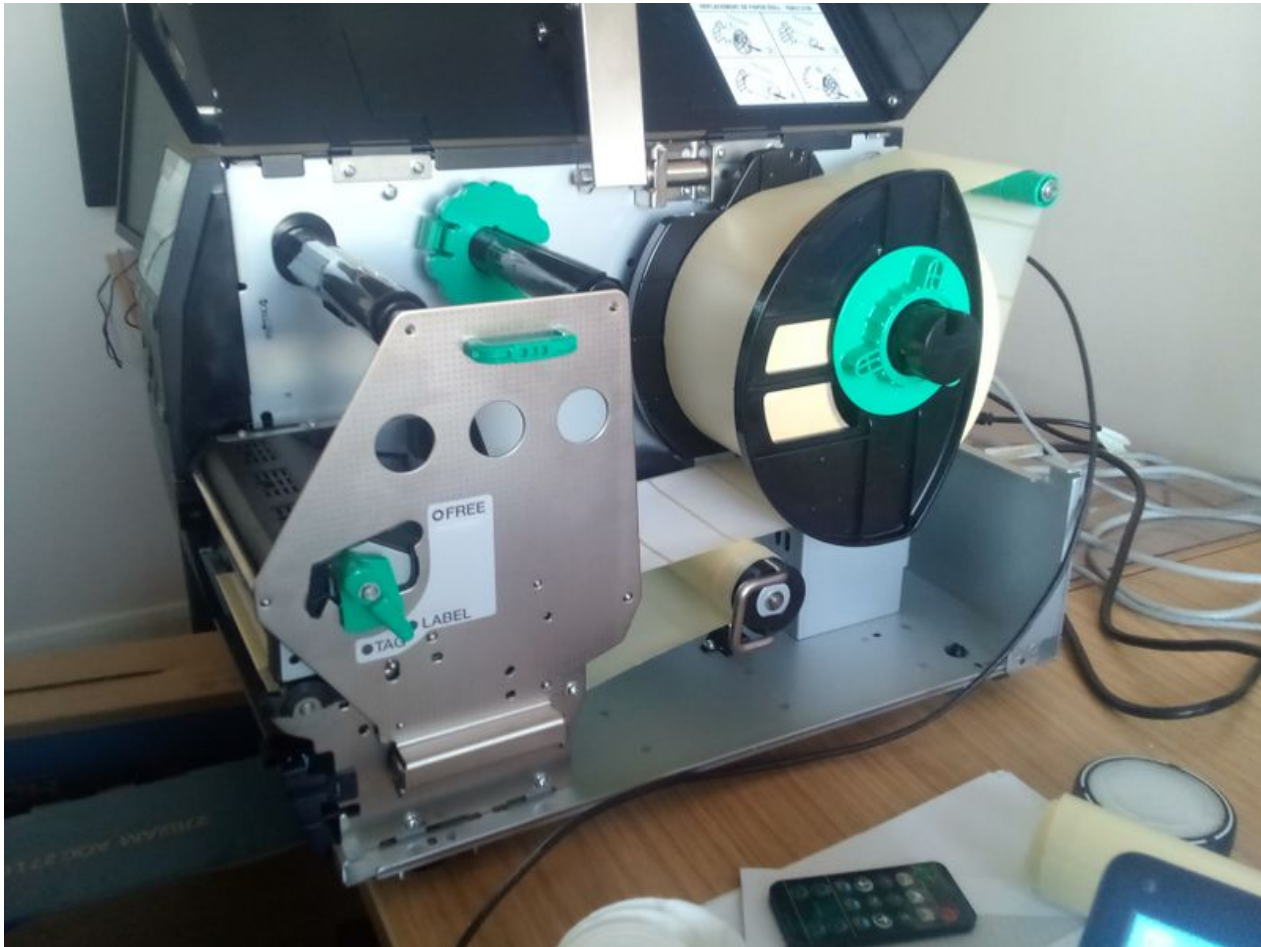

Fichier:Toshiba - B-EX4T1 Printer Setup B-EX4-Load New.jpg



Toshiba_-_B-EX4T1_Printer_Setup_B-EX4-Load_New

File history

Click on a date/time to view the file as it appeared at that time.

	Date/Time	Thumbnail	Dimensions	User	Comment
current	15:31, 6 February 2023		3,264 × 2,448 (2.34 MB)	Gareth Green (talk contribs)	Toshiba_-_B-EX4T1_Printer_Setup_B-EX4-Load_New

You cannot overwrite this file.

File usage

There are no pages that link to this file.

Metadata

This file contains additional information, probably added from the digital camera or scanner used to create or digitize it. If the file has been modified from its original state, some details may not fully reflect the modified file.

Camera manufacturer	Ulefone
Camera model	Note 14
Exposure time	7,501/250,000 sec (0.030004)
F Number	f/1.8

ISO speed rating	364
Date and time of data generation	12:42, 6 February 2023
Lens focal length	2.84 mm
Width	3,264 px
Height	2,448 px
Orientation	Normal
Horizontal resolution	72 dpi
Vertical resolution	72 dpi
Software used	MediaTek Camera Application
File change date and time	12:42, 6 February 2023
Y and C positioning	Co-sited
Exposure Program	Not defined
Exif version	2.2
Date and time of digitizing	12:42, 6 February 2023
Meaning of each component	<ol style="list-style-type: none"> 1. Y 2. Cb 3. Cr 4. does not exist
APEX shutter speed	5.044
APEX brightness	0
APEX exposure bias	0
Maximum land aperture	0 APEX (f/1)
Metering mode	Center weighted average
Light source	Other light source
Flash	Flash did not fire, auto mode
DateTime subseconds	576
DateTimeOriginal subseconds	576
DateTimeDigitized subseconds	576
Supported Flashpix version	0,100
Color space	sRGB
Exposure mode	Auto exposure
White balance	Auto white balance
Digital zoom ratio	1
Focal length in 35 mm film	0 mm
Scene capture type	Standard